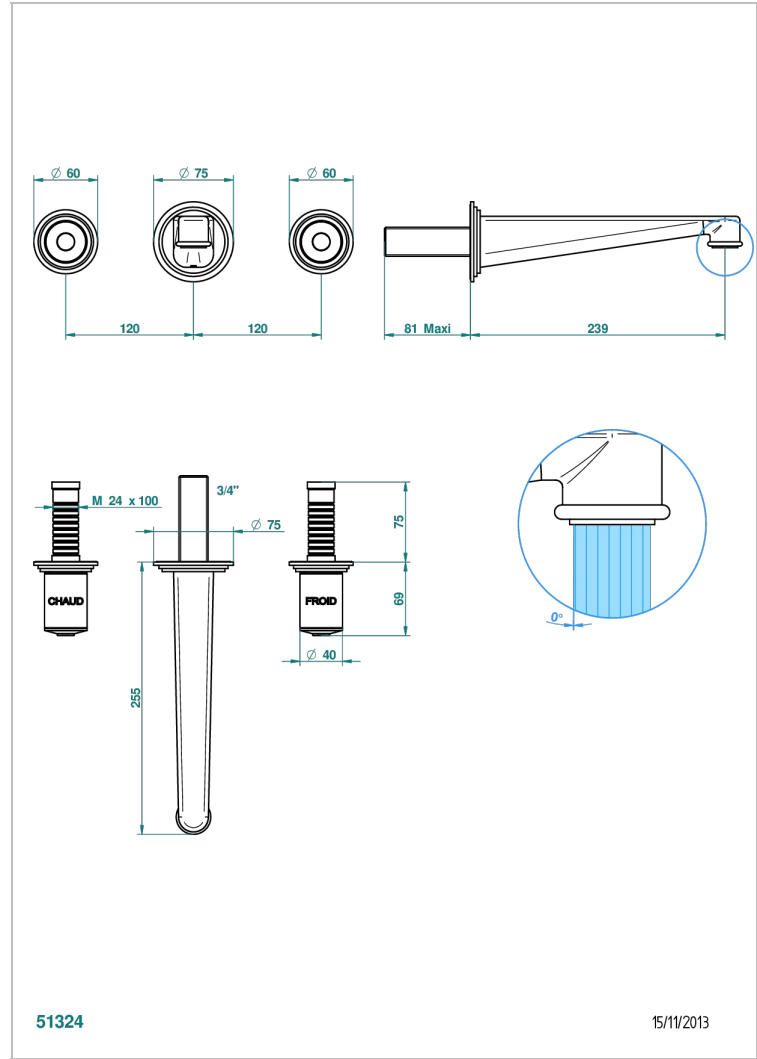

FAUBOURG BLACK PORCELAIN

G2L-40SGB

Trim only for wall mounted 3-hole basin mixer

THG[®]
PARIS

51324

15/11/2013

CHARACTERISTIC

- Faubourg Black Porcelain
- Trim only for wall mounted 3-hole basin mixer

TECHNICAL SPECS

- Recommandé : 3 bars (max. 5 bars) - Advised : 43,5 psi (max. 72 psi)
- 15 l/min à 3 bars (4 gpm at 43.5 psi)

RELATED SKU'S

- Ref. G00-40AC Rough parts for wall mounted 3 hole mixer, cross handle version
- Ref. G00-40AM Rough parts for wall mounted 3 hole mixer, lever handle version