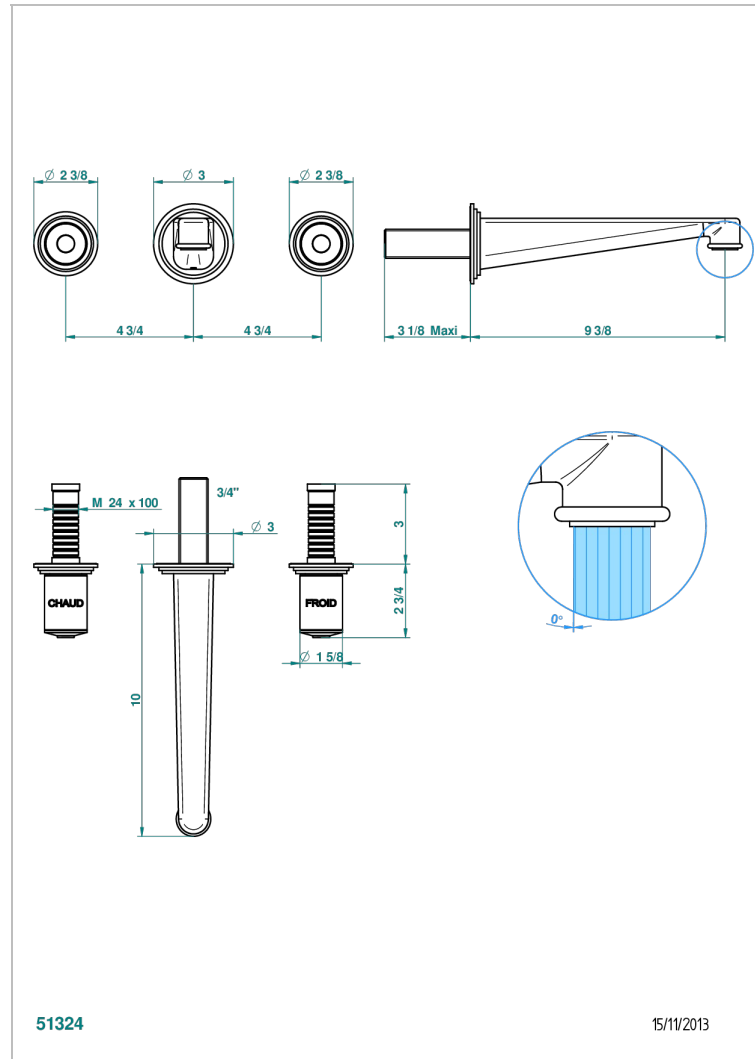

# FAUBOURG PORCELANA NEGRA

G2L-40SGB

Trim only for wall mounted 3-hole basin mixer

THG<sup>®</sup>  
PARIS

## CARACTERÍSTICAS

- Faubourg porcelana negra
- Trim only for wall mounted 3-hole basin mixer

## PRODUCTOS RELACIONADOS

- Ref. G00-40AC Rough parts for wall mounted 3 hole mixer, cross handle version
- Ref. G00-40AM Rough parts for wall mounted 3 hole mixer, lever handle version