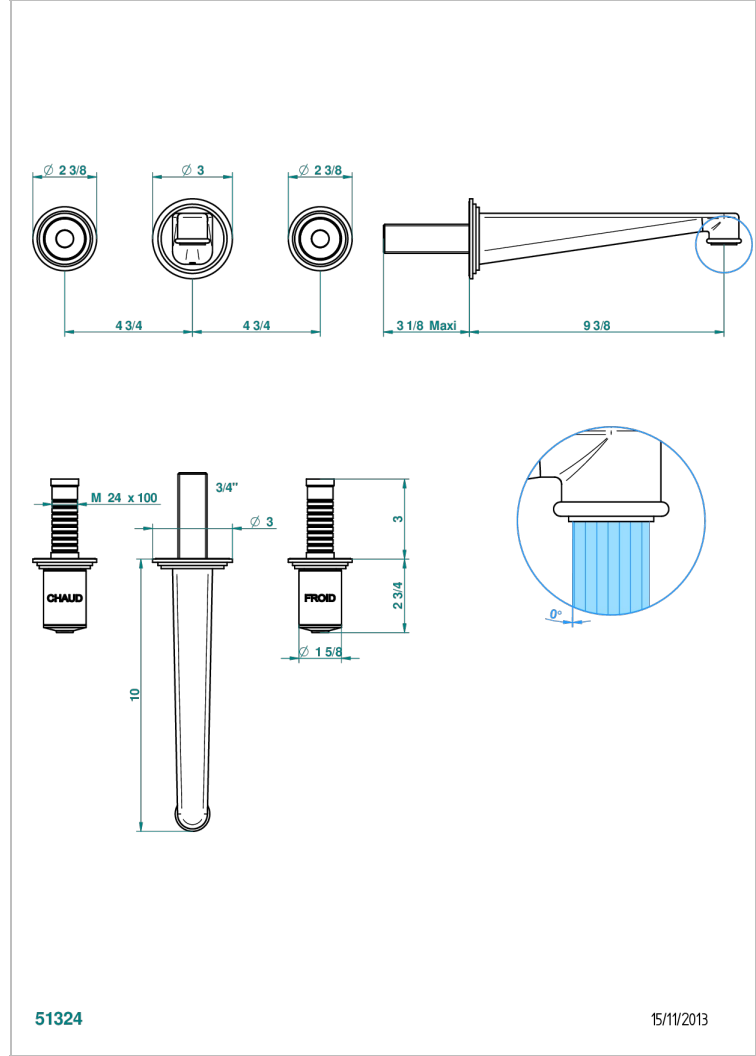

FAUBOURG BLACK PORCELAIN

G2L-40SGB

Trim only for wall mounted 3-hole basin mixer

THG[®]
PARIS

CHARACTERISTIC

- Faubourg Black Porcelain
- Trim only for wall mounted 3-hole basin mixer

TECHNICAL SPECS

- Recommandé : 3 bars (max. 5 bars) - Advised : 43,5 psi (max. 72 psi)
- 15 l/min à 3 bars (4 gpm at 43.5 psi)

RELATED SKU'S

- Ref. G00-40AC Rough parts for wall mounted 3 hole mixer, cross handle version
- Ref. G00-40AM Rough parts for wall mounted 3 hole mixer, lever handle version

AVAILABLE FINITIONS

Antique nickel - H28
Black ceram - D30
Blush PVD - H62
Brass color PVD - H49
Brown bronze color PVD - F33
Gold color PVD - H52