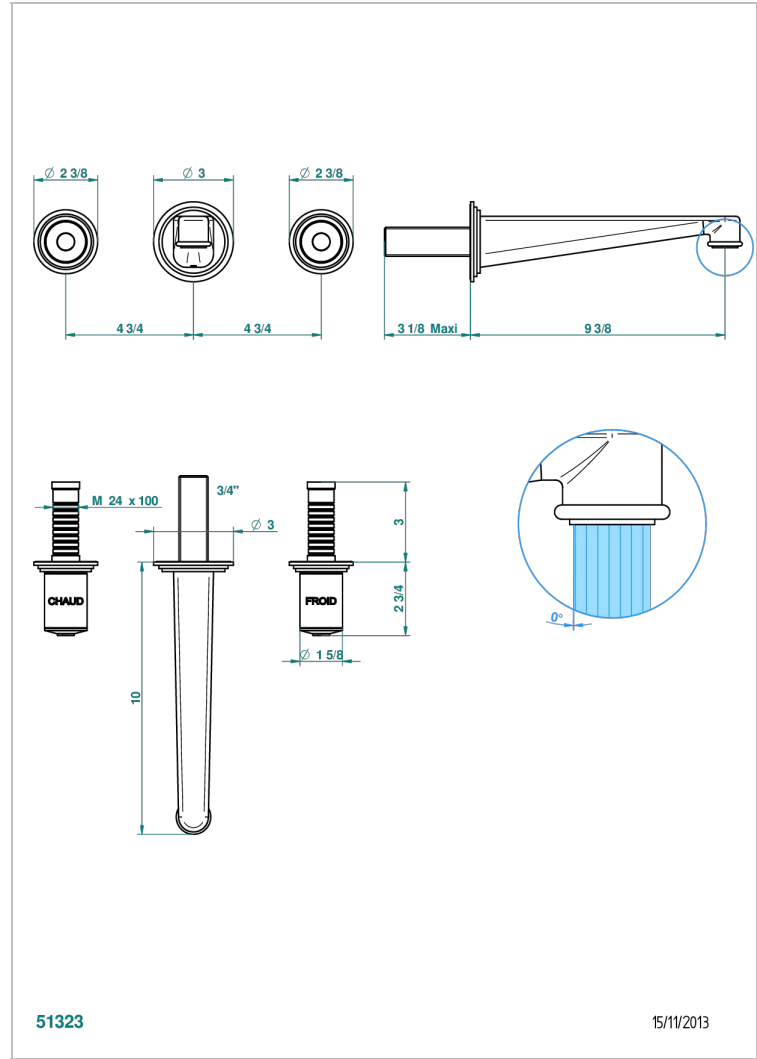

# FAUBOURG BLACK PORCELAIN

G2L-41SGB

Trim for wall mounted 3-hole bath set only

THG<sup>®</sup>  
PARIS

51323

15/11/2013

## CHARACTERISTIC

- Faubourg Black Porcelain
- Trim for wall mounted 3-hole bath set only

## TECHNICAL SPECS

- Recommandé : 3 bars (max. 5 bars) - Advised : 43,5 psi (max. 72 psi)
- Bec : 35 l/min à 3 bars
- Spout : 9.26 gpm at 43.5 psi

## RELATED SKU'S

- Ref. G00-40AM/US Rough parts for wall set (one counter clockwise and one clockwise cartridges)