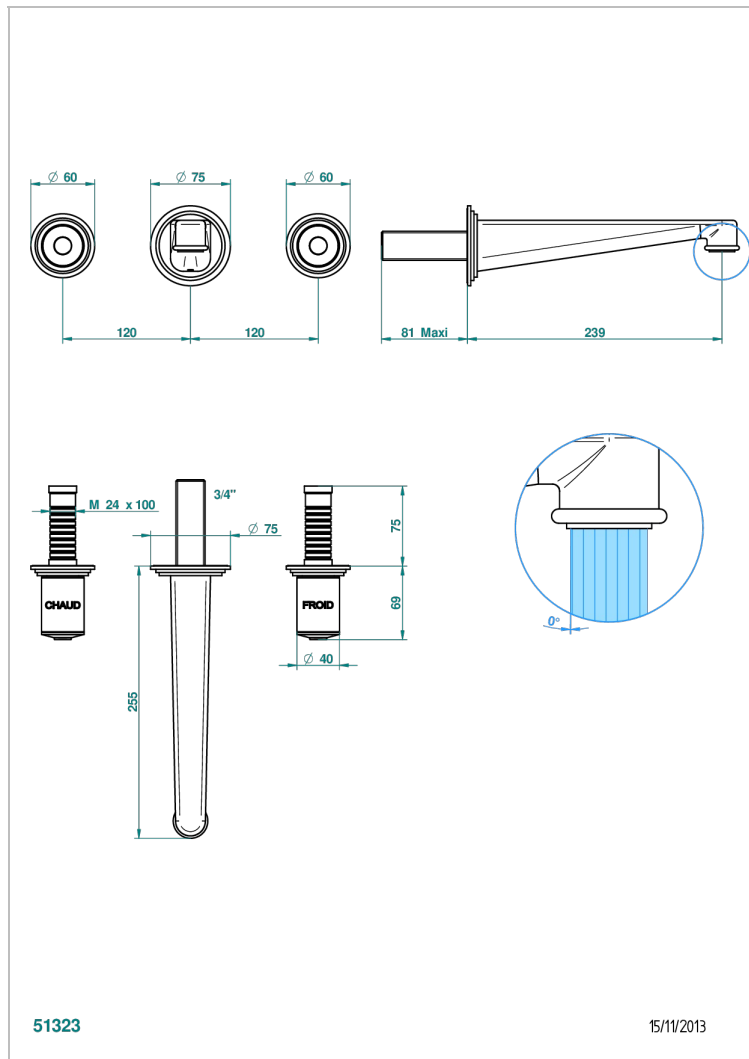

FAUBOURG PORCELANA NEGRA

G2L-41SGB

Trim only for wall mounted 3-hole bath mixer

THG[®]
PARIS

CARACTERÍSTICAS

- Faubourg porcelana negra
- Trim only for wall mounted 3-hole bath mixer

ESPECIFICACIONES TÉCNICAS

- Recommandé : 3 bars (max. 5 bars) - Advised : 43,5 psi (max. 72 psi)
- Bec : 35 l/min à 3 bars
- Spout : 9.26 gpm at 43.5 psi

PRODUCTOS RELACIONADOS

- Ref. G00-40AC Rough parts for wall mounted 3 hole mixer, cross handle version
- Ref. G00-40AM Rough parts for wall mounted 3 hole mixer, lever handle version