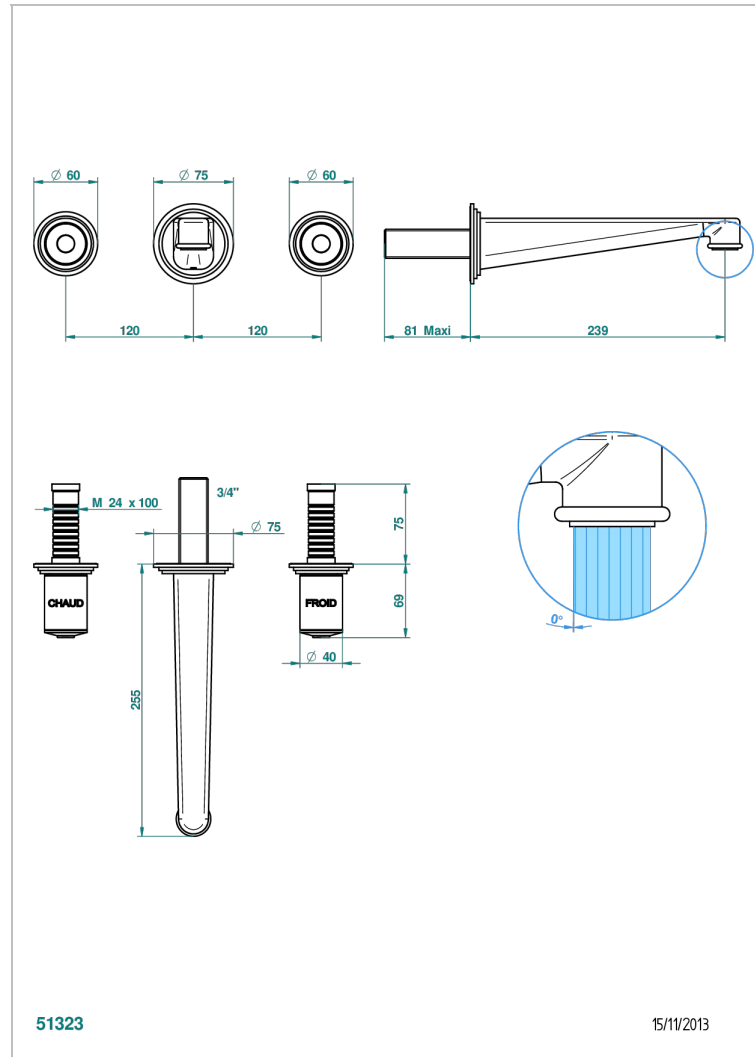

FAUBOURG BLACK PORCELAIN

G2L-41SGB

Trim only for wall mounted 3-hole bath mixer

THG[®]
PARIS

CHARACTERISTIC

- Faubourg Black Porcelain
- Trim only for wall mounted 3-hole bath mixer

TECHNICAL SPECS

- Recommandé : 3 bars (max. 5 bars) - Advised : 43,5 psi (max. 72 psi)
- Bec : 35 l/min à 3 bars
- Spout : 9.26 gpm at 43.5 psi

RELATED SKU'S

- Ref. G00-40AC Rough parts for wall mounted 3 hole mixer, cross handle version
- Ref. G00-40AM Rough parts for wall mounted 3 hole mixer, lever handle version

AVAILABLE FINITIONS

Antique nickel - H28
Black ceram - D30
Blush PVD - H62
Brass color PVD - H49
Brown bronze color PVD - F33
Gold color PVD - H52