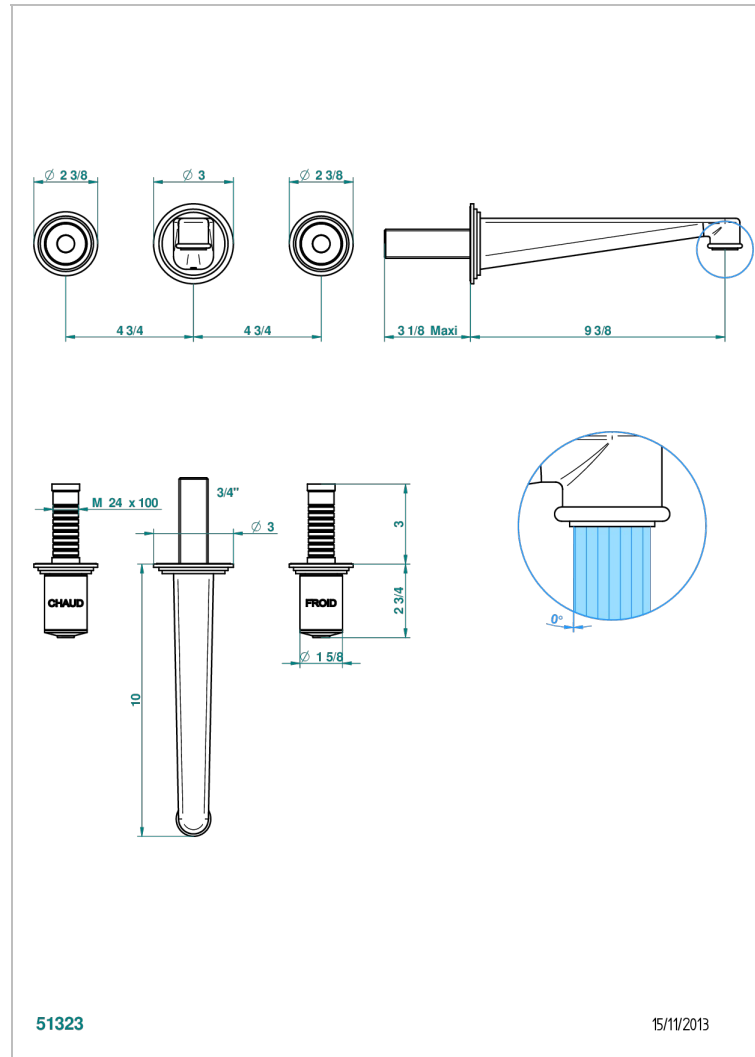

# FAUBOURG BLACK PORCELAIN

G2L-41SGB

Trim only for wall mounted 3-hole bath mixer

THG<sup>®</sup>  
PARIS

## CHARACTERISTIC

- Faubourg Black Porcelain
- Trim only for wall mounted 3-hole bath mixer

## TECHNICAL SPECS

- Recommandé : 3 bars (max. 5 bars) - Advised : 43,5 psi (max. 72 psi)
- Bec : 35 l/min à 3 bars
- Spout : 9.26 gpm at 43.5 psi

## RELATED SKU'S

- Ref. G00-40AC Rough parts for wall mounted 3 hole mixer, cross handle version
- Ref. G00-40AM Rough parts for wall mounted 3 hole mixer, lever handle version