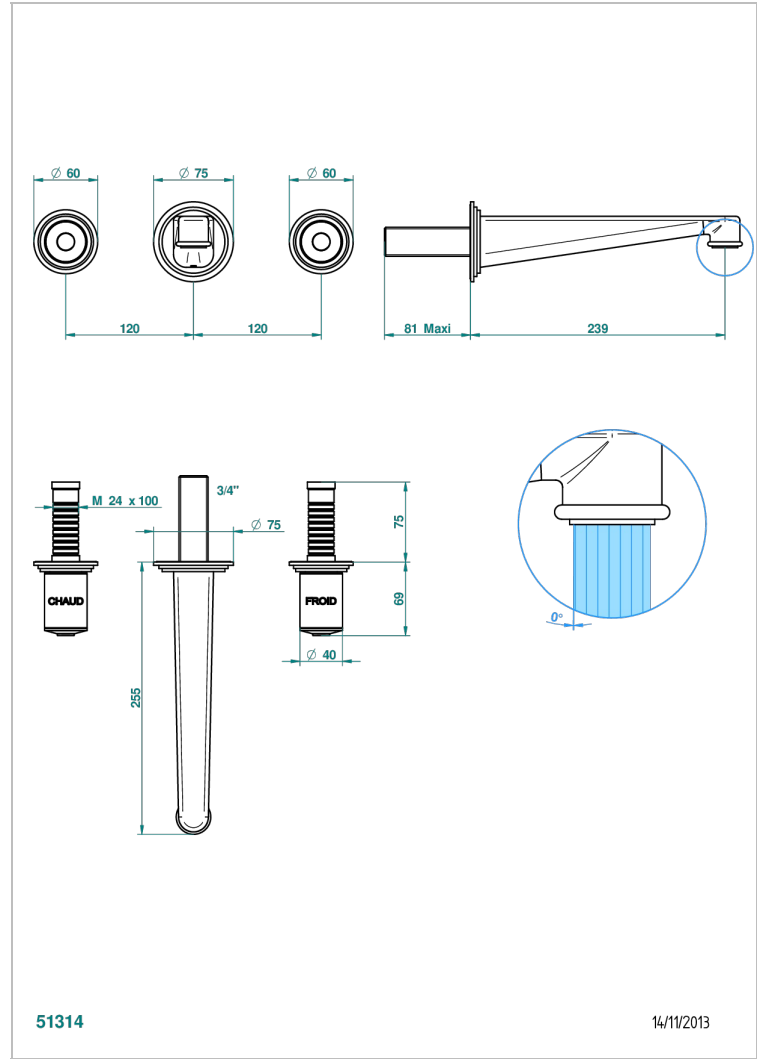

FAUBOURG WHITE PORCELAIN

G2K-41SGB

Trim for wall mounted 3-hole bath set only

THG[®]
PARIS

51314

14/11/2013

CHARACTERISTIC

- Faubourg White Porcelain
- Trim for wall mounted 3-hole bath set only

TECHNICAL SPECS

- Recommandé : 3 bars (max. 5 bars) - Advised : 43,5 psi (max. 72 psi)
- Bec : 35 l/min à 3 bars
- Spout : 9.26 gpm at 43.5 psi

RELATED SKU'S

- Ref. G00-40AM/US Rough parts for wall set (one counter clockwise and one clockwise cartridges)