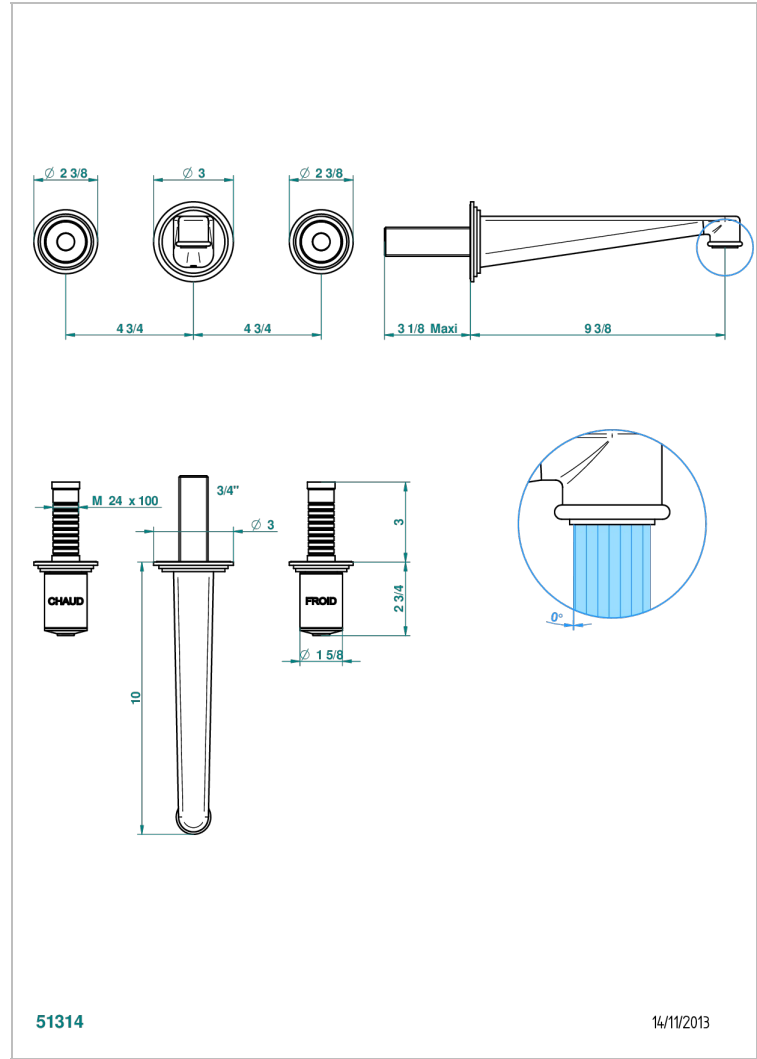

FAUBOURG WHITE PORCELAIN

G2K-41SGB

Trim for wall mounted 3-hole bath set only

THG[®]
PARIS

51314

14/11/2013

CHARACTERISTIC

- Faubourg White Porcelain
- Trim for wall mounted 3-hole bath set only

TECHNICAL SPECS

- Recommandé : 3 bars (max. 5 bars) - Advised : 43,5 psi (max. 72 psi)
- Bec : 35 l/min à 3 bars
- Spout : 9.26 gpm at 43.5 psi

RELATED SKU'S

- Ref. G00-40AM/US Rough parts for wall set (one counter clockwise and one clockwise cartridges)