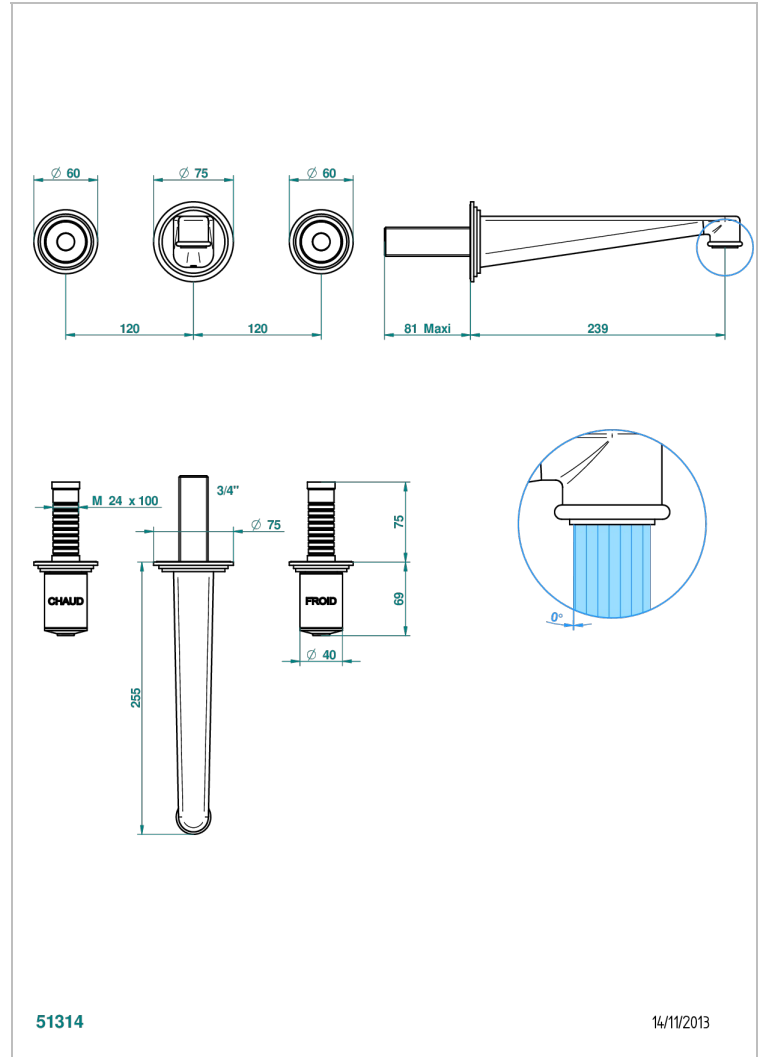

# FAUBOURG PORCELANA BLANCA

G2K-41SGB

Trim only for wall mounted 3-hole bath mixer

THG<sup>®</sup>  
PARIS

## CARACTERÍSTICAS

- Faubourg porcelana blanca
- Trim only for wall mounted 3-hole bath mixer

## ESPECIFICACIONES TÉCNICAS

- Recommandé : 3 bars (max. 5 bars) - Advised : 43,5 psi (max. 72 psi)
- Bec : 35 l/min à 3 bars
- Spout : 9.26 gpm at 43.5 psi

## PRODUCTOS RELACIONADOS

- Ref. G00-40AC Rough parts for wall mounted 3 hole mixer, cross handle version
- Ref. G00-40AM Rough parts for wall mounted 3 hole mixer, lever handle version