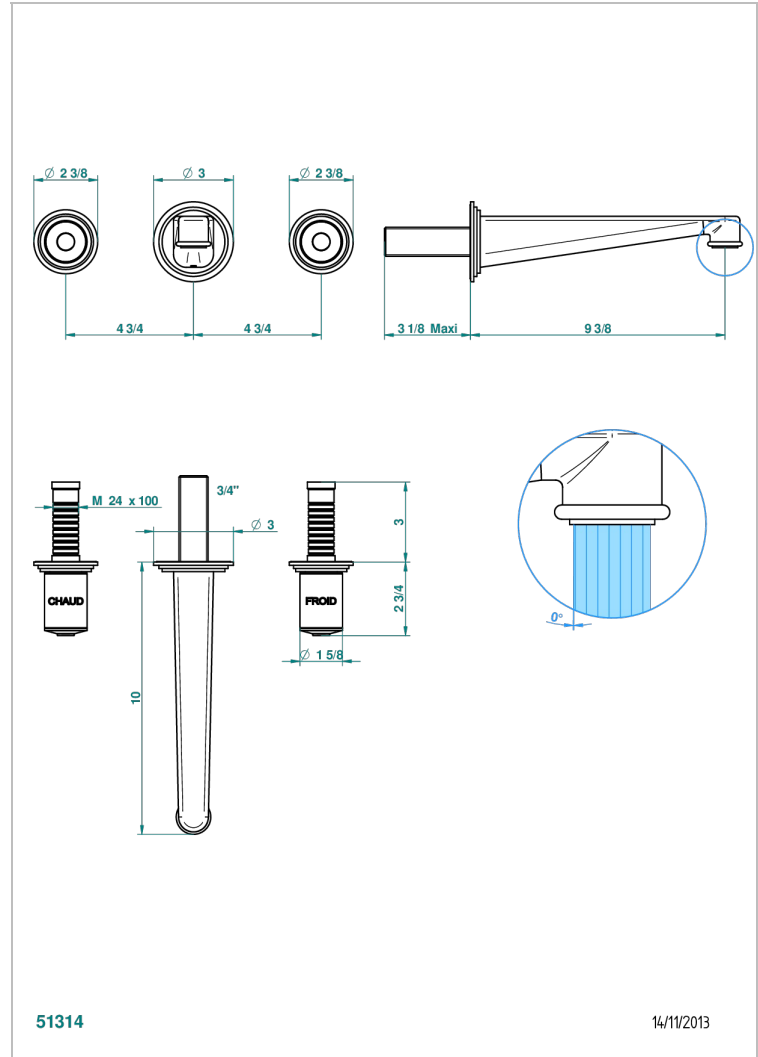

FAUBOURG PORCELANA BLANCA

G2K-41SGB

Trim only for wall mounted 3-hole bath mixer

THG[®]
PARIS

51314

14/11/2013

CARACTERÍSTICAS

- Faubourg porcelana blanca
- Trim only for wall mounted 3-hole bath mixer

ESPECIFICACIONES TÉCNICAS

- Recommandé : 3 bars (max. 5 bars) - Advised : 43,5 psi (max. 72 psi)
- Bec : 35 l/min à 3 bars
- Spout : 9.26 gpm at 43.5 psi

PRODUCTOS RELACIONADOS

- Ref. G00-40AC Rough parts for wall mounted 3 hole mixer, cross handle version
- Ref. G00-40AM Rough parts for wall mounted 3 hole mixer, lever handle version