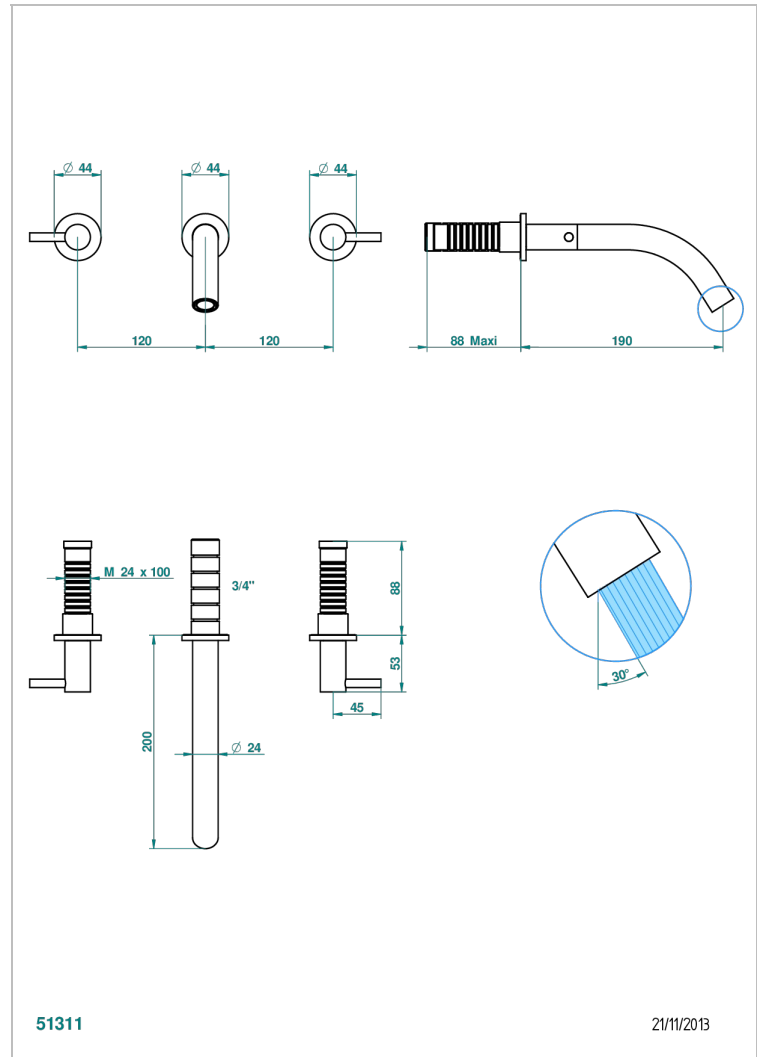

NANO WITH LEVER HANDLES

G5B-41GB

Trim for wall mounted 3-hole bath set only

THG[®]
PARIS

CHARACTERISTIC

- Nano with lever handles
- Trim for wall mounted 3-hole bath set only

RELATED SKU'S

- Ref. G00-40AM/US Rough parts for wall set (one counter clockwise and one clockwise cartridges)

AVAILABLE FINITIONS

Black ceram - D30
Chrome polished - A02
Chrome polished / gold polished - G02
Gold mat - F07
Gold polished - F01
Matt chrome (American satin) - C02

Matt nickel (American satin) - C01
Nickel antique / Sovereign - H28
Nickel polished - B01
Soft gold - F30
Soft matt gold - F31