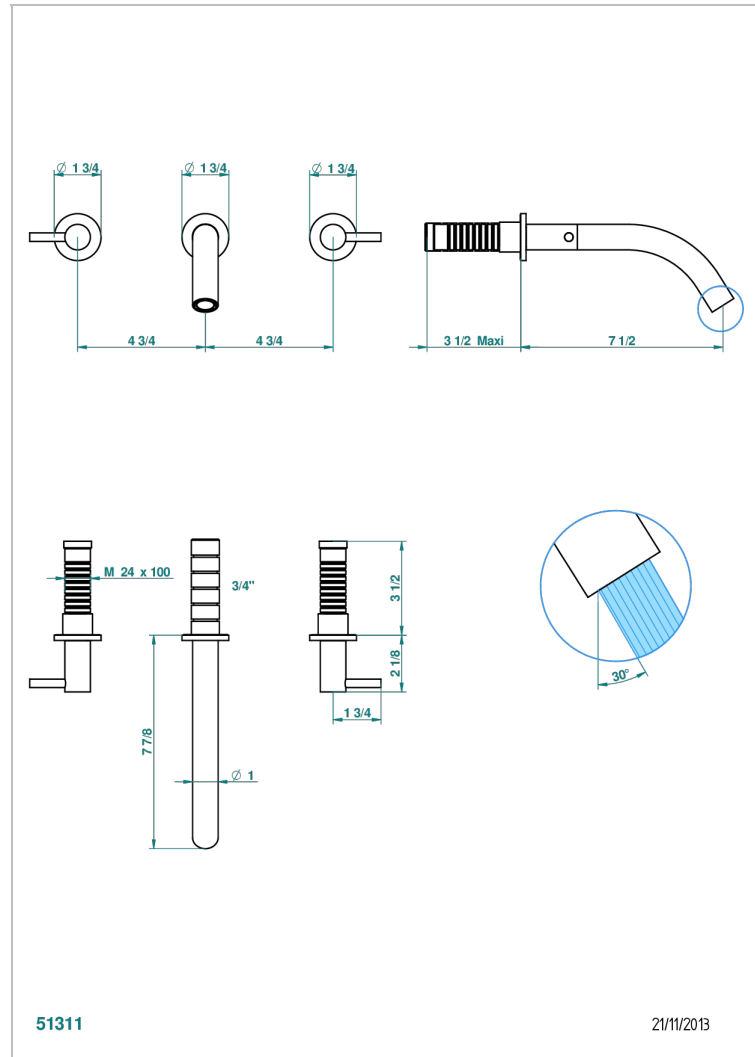

NANO WITH LEVER HANDLES

G5B-41GB

Trim for wall mounted 3-hole bath set only

CHARACTERISTIC

- Nano with lever handles
- Trim for wall mounted 3-hole bath set only

RELATED SKU'S

- Ref. G00-40AM/US Rough parts for wall set (one counter clockwise and one clockwise cartridges)

AVAILABLE FINITIONS

Black ceram - D30
Chrome polished - A02
Chrome polished / gold polished - G02
Gold mat - F07
Gold polished - F01
Matt chrome (American satin) - C02

Matt nickel (American satin) - C01
Nickel antique / Sovereign - H28
Nickel polished - B01
Soft gold - F30
Soft matt gold - F31