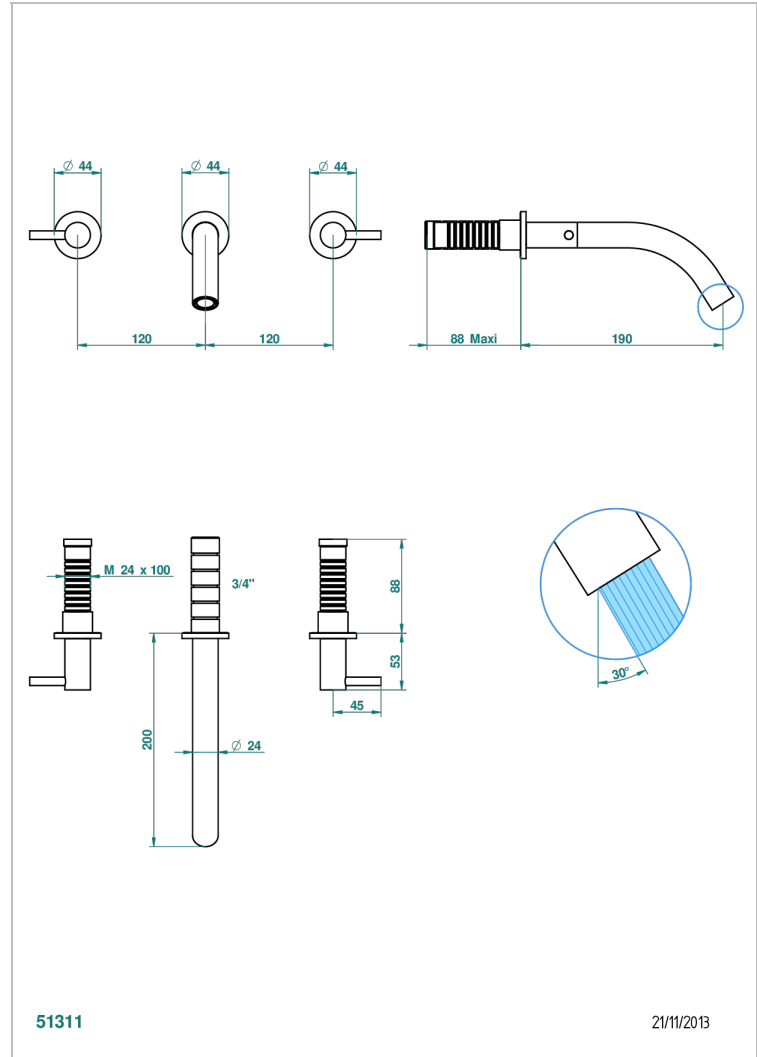

NANO WITH LEVER

G5B-41GB

Trim only for wall mounted 3-hole bath mixer

THG[®]
PARIS

CHARACTERISTIC

- Nano with lever
- Trim only for wall mounted 3-hole bath mixer

RELATED SKU'S

- Ref. G00-40AC Rough parts for wall mounted 3 hole mixer, cross handle version
- Ref. G00-40AM Rough parts for wall mounted 3 hole mixer, lever handle version

AVAILABLE FINITIONS

Antique nickel - H28
Black ceram - D30
Matt chrome - C02
Matt gold - F07
Matt nickel (color finish) - C01
Polished chrome (color finish) - A02

Polished chrome / Polished gold (color finish) - G02
Polished gold (color finish) - F01
Polished nickel - B01
Soft gold - F30
Soft matt gold - F31