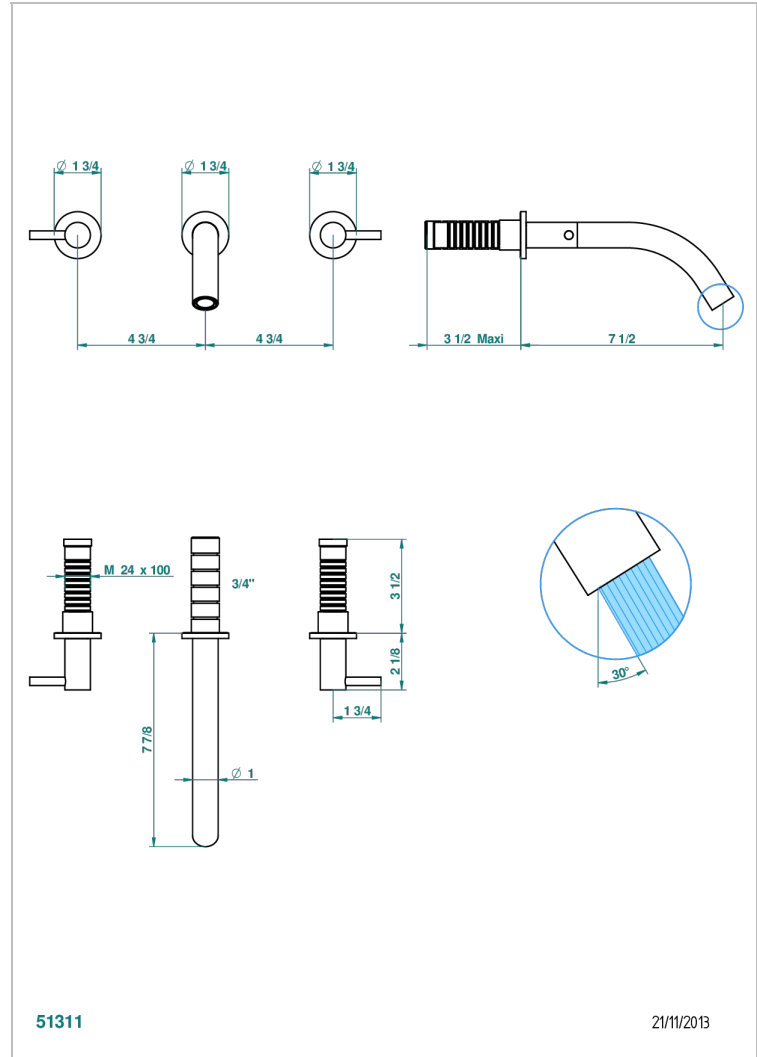

NANO WITH LEVER

G5B-41GB

Trim only for wall mounted 3-hole bath mixer

CHARACTERISTIC

- Nano with lever
- Trim only for wall mounted 3-hole bath mixer

RELATED SKU'S

- Ref. G00-40AC Rough parts for wall mounted 3 hole mixer, cross handle version
- Ref. G00-40AM Rough parts for wall mounted 3 hole mixer, lever handle version

AVAILABLE FINITIONS

Antique nickel - H28
Black ceram - D30
Matt chrome - C02
Matt gold - F07
Matt nickel (color finish) - C01
Polished chrome (color finish) - A02

Polished chrome / Polished gold (color finish) - G02
Polished gold (color finish) - F01
Polished nickel - B01
Soft gold - F30
Soft matt gold - F31