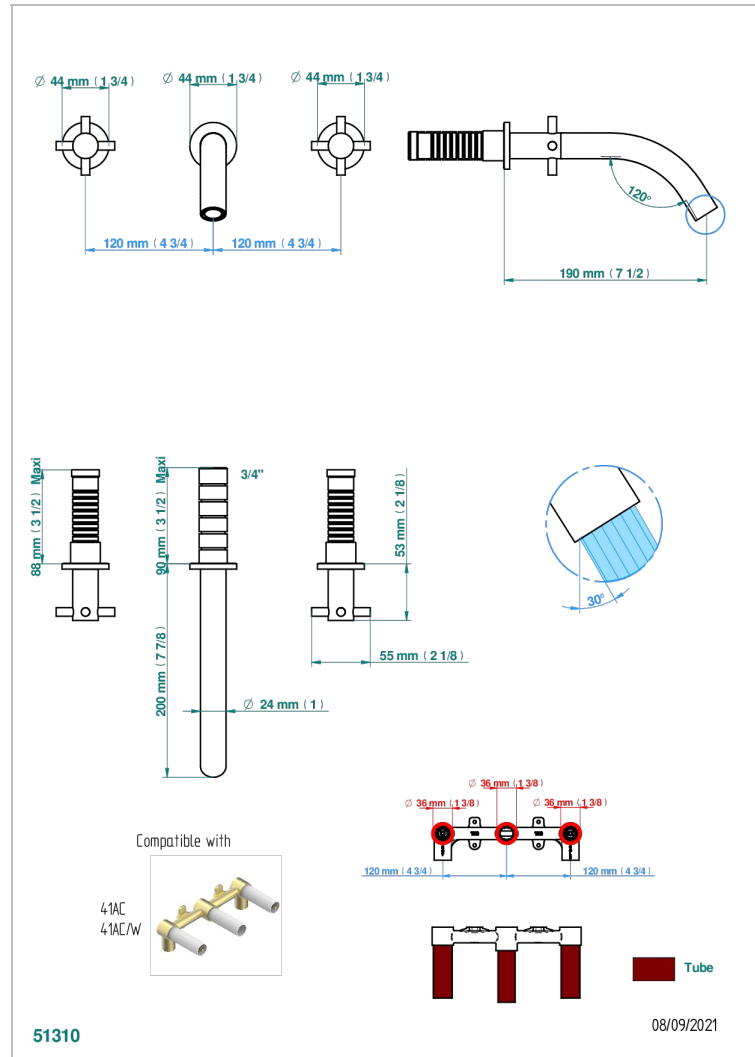

# NANO

G5A-41GB

Trim only for wall mounted 3-hole bath mixer

## CHARACTERISTIC

- Nano
- Trim only for wall mounted 3-hole bath mixer

## RELATED SKU'S

- Ref. G00-40AC Rough parts for wall mounted 3 hole mixer, cross handle version
- Ref. G00-40AM Rough parts for wall mounted 3 hole mixer, lever handle version