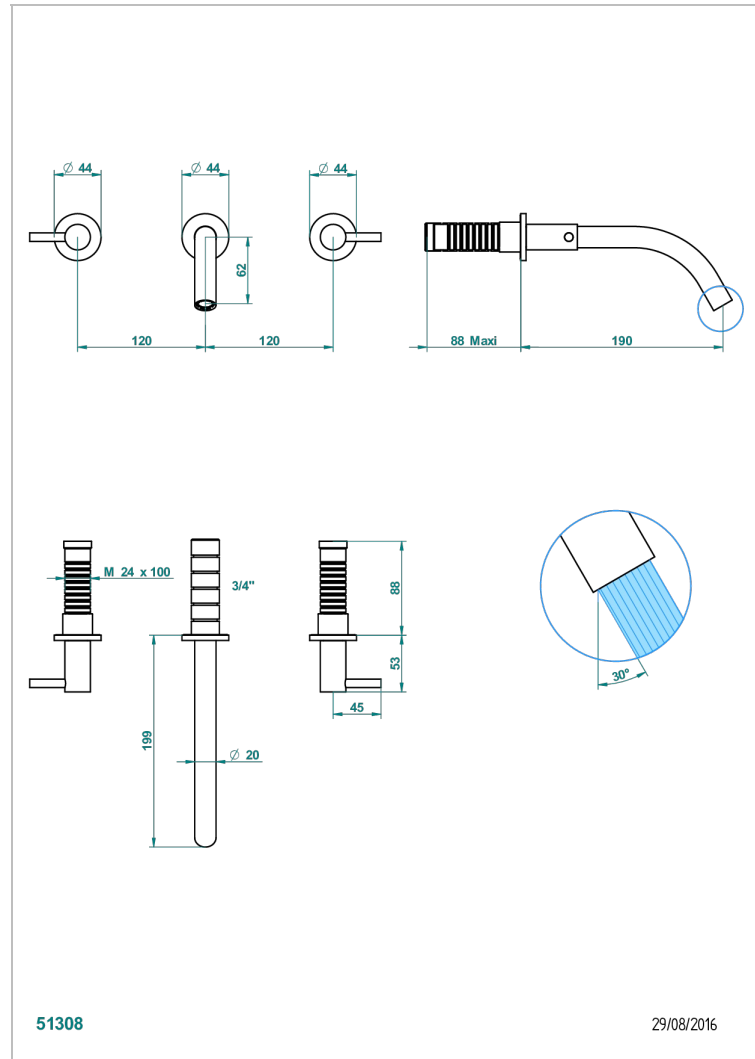

# NANO WITH LEVER HANDLES

G5B-40GBUS

Trim for wall mounted 3-hole lavatory set only

THG<sup>®</sup>  
PARIS

## CHARACTERISTIC

- Nano with lever handles
- Trim for wall mounted 3-hole lavatory set only

## TECHNICAL SPECS

- Recommandé : 3 bars (max. 5 bars) - Advised : 43,5 psi (max. 72 psi)
- 8,2 l/min à 3 bars (2.2 gpm at 43.5 psi)

## RELATED SKU'S

- Ref. G00-40AM/US Rough parts for wall set (one counter clockwise and one clockwise cartridges)