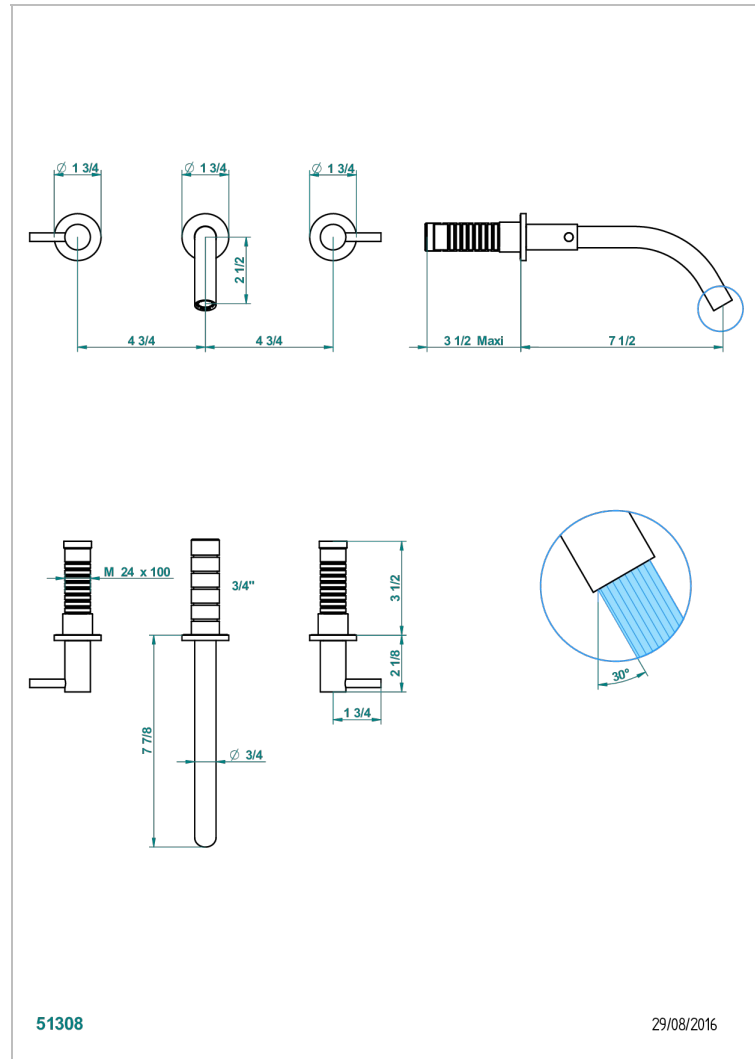

NANO WITH LEVER HANDLES

G5B-40GBUS

Trim for wall mounted 3-hole lavatory set only

THG[®]
PARIS

CHARACTERISTIC

- Nano with lever handles
- Trim for wall mounted 3-hole lavatory set only

TECHNICAL SPECS

- Recommandé : 3 bars (max. 5 bars) - Advised : 43,5 psi (max. 72 psi)
- 8,2 l/min à 3 bars (2.2 gpm at 43.5 psi)

RELATED SKU'S

- Ref. G00-40AM/US Rough parts for wall set (one counter clockwise and one clockwise cartridges)

AVAILABLE FINITIONS

Chrome polished - A02
Chrome polished / gold polished - G02
Gold mat - F07
Gold polished - F01
Matt chrome (American satin) - C02
Matt nickel (American satin) - C01