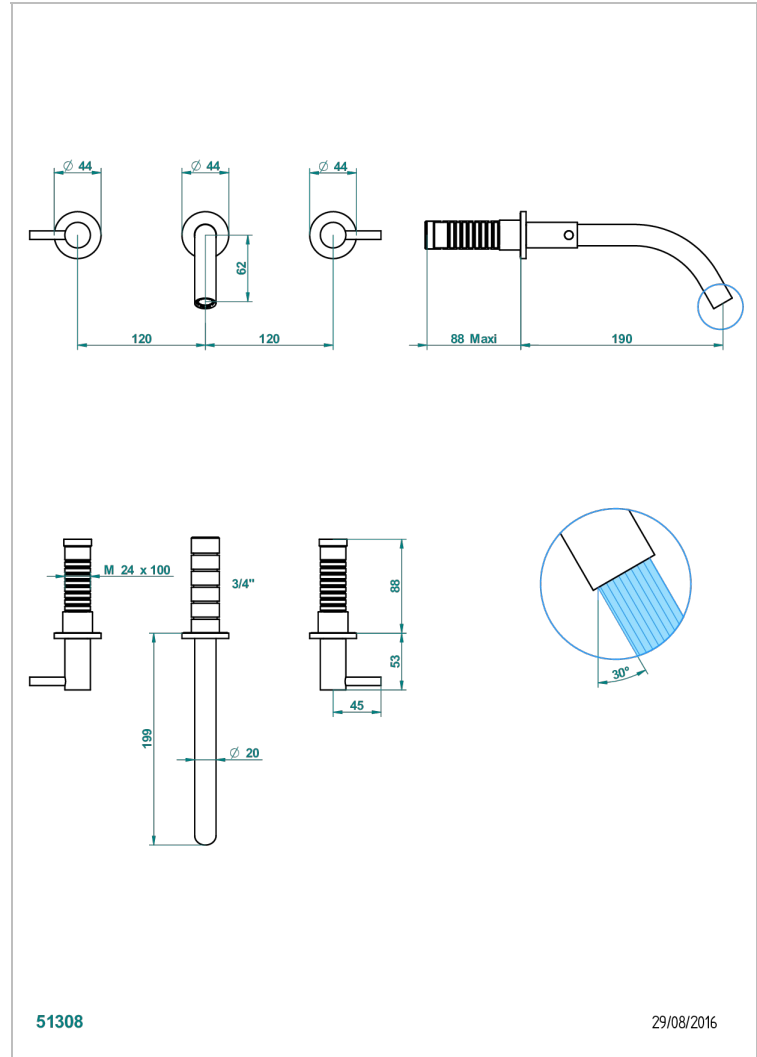

NANO WITH LEVER

G5B-40GB

Trim only for wall mounted 3-hole basin mixer

THG[®]
PARIS

CHARACTERISTIC

- Nano with lever
- Trim only for wall mounted 3-hole basin mixer

TECHNICAL SPECS

- Recommandé : 3 bars (max. 5 bars) - Advised : 43,5 psi (max. 72 psi)
- 8,3 l/min à 3 bars (2.2 gpm at 43.5 psi)

RELATED SKU'S

- Ref. G00-40AC Rough parts for wall mounted 3 hole mixer, cross handle version
- Ref. G00-40AM Rough parts for wall mounted 3 hole mixer, lever handle version

AVAILABLE FINITIONS

Antique nickel - H28
Black ceram - D30
Matt chrome - C02
Matt gold - F07
Matt nickel (color finish) - C01
Polished chrome (color finish) - A02