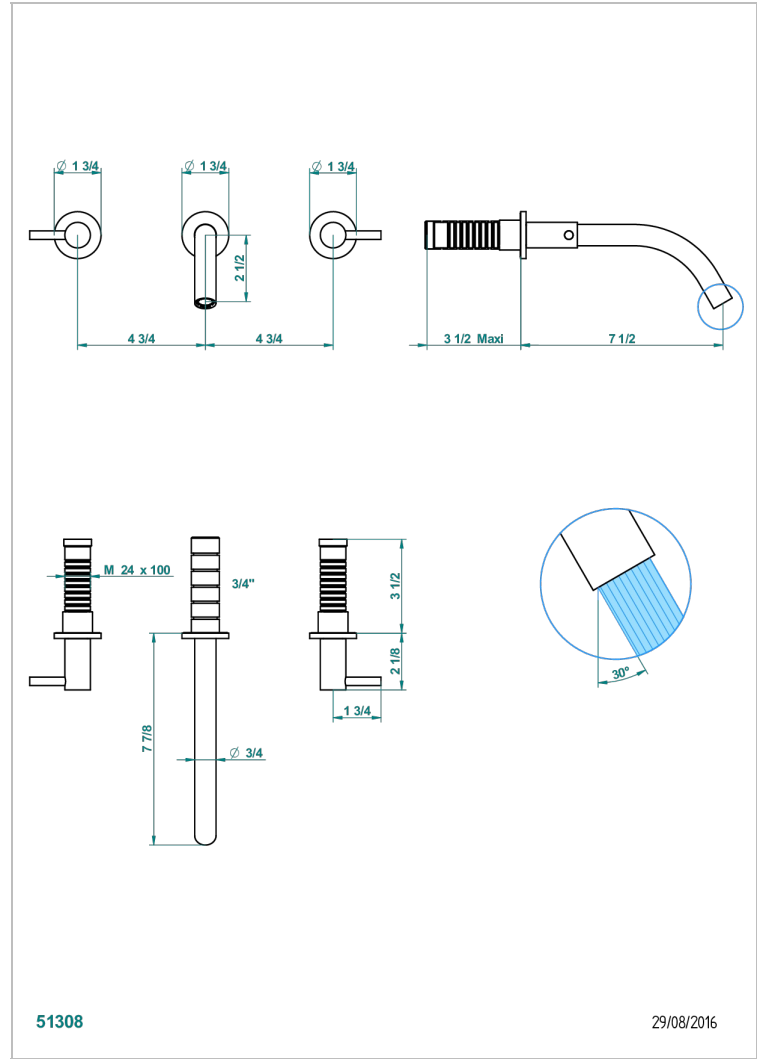

NANO WITH LEVER

G5B-40GB

Trim only for wall mounted 3-hole basin mixer

THG[®]
PARIS

CHARACTERISTIC

- Nano with lever
- Trim only for wall mounted 3-hole basin mixer

TECHNICAL SPECS

- Recommandé : 3 bars (max. 5 bars) - Advised : 43,5 psi (max. 72 psi)
- 8,3 l/min à 3 bars (2.2 gpm at 43.5 psi)

RELATED SKU'S

- Ref. G00-40AC Rough parts for wall mounted 3 hole mixer, cross handle version
- Ref. G00-40AM Rough parts for wall mounted 3 hole mixer, lever handle version

AVAILABLE FINITIONS

Antique nickel - H28
Black ceram - D30
Matt chrome - C02
Matt gold - F07
Matt nickel (color finish) - C01
Polished chrome (color finish) - A02