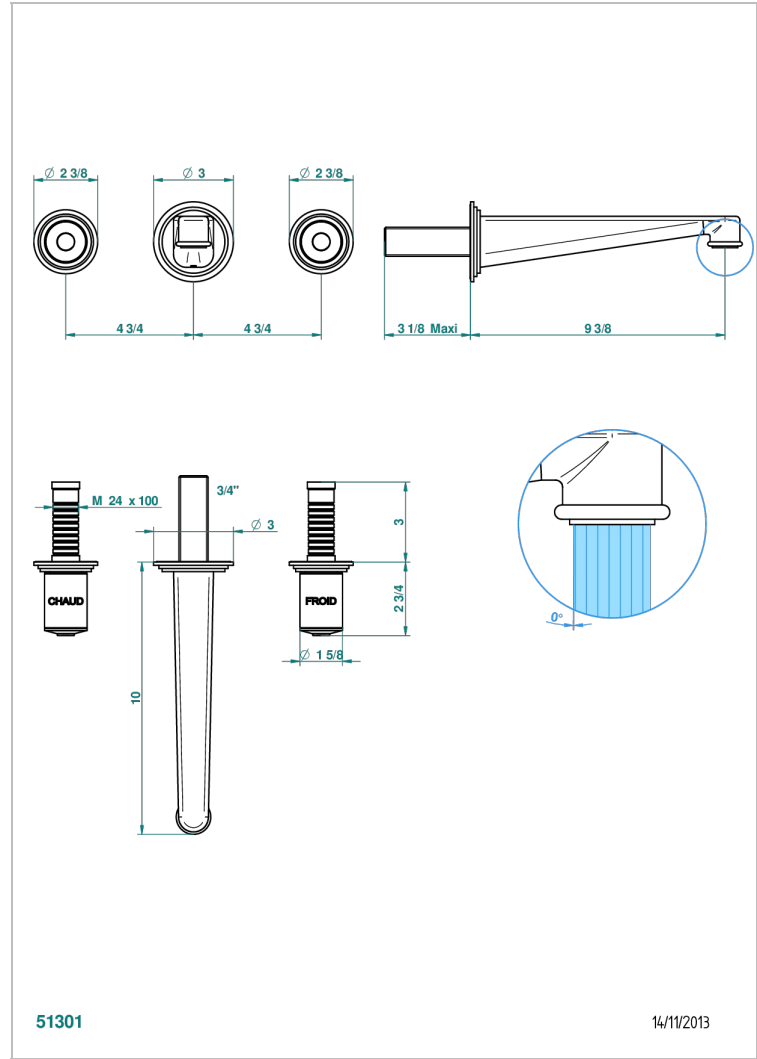

# FAUBOURG WHITE PORCELAIN

G2K-40SGB

Trim only for wall mounted 3-hole basin mixer

THG<sup>®</sup>  
PARIS

## CHARACTERISTIC

- Faubourg White Porcelain
- Trim only for wall mounted 3-hole basin mixer

## RELATED SKU'S

- Ref. G00-40AC Rough parts for wall mounted 3 hole mixer, cross handle version
- Ref. G00-40AM Rough parts for wall mounted 3 hole mixer, lever handle version