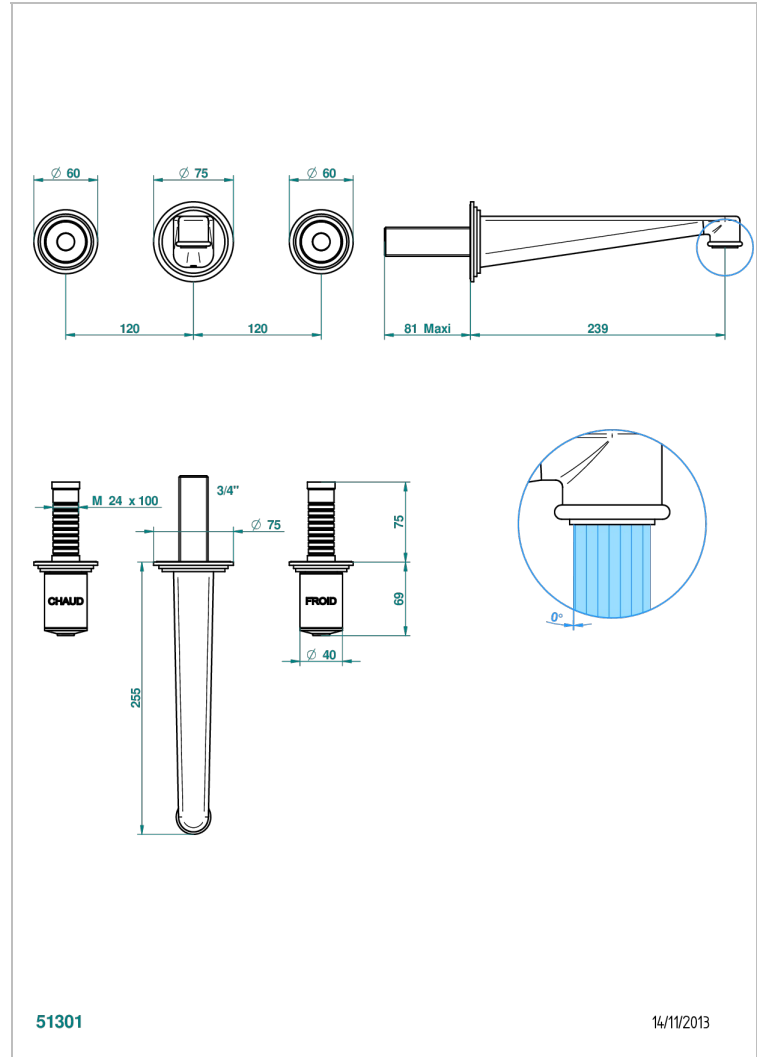

FAUBOURG PORCELANA BLANCA

G2K-40SGB

Trim only for wall mounted 3-hole basin mixer

THG[®]
PARIS

CARACTERÍSTICAS

- Faubourg porcelana blanca
- Trim only for wall mounted 3-hole basin mixer

ESPECIFICACIONES TÉCNICAS

- Recommandé : 3 bars (max. 5 bars) - Advised : 43,5 psi (max. 72 psi)
- 15 l/min à 3 bars (4 gpm at 43.5 psi)

PRODUCTOS RELACIONADOS

- Ref. G00-40AC Rough parts for wall mounted 3 hole mixer, cross handle version
- Ref. G00-40AM Rough parts for wall mounted 3 hole mixer, lever handle version