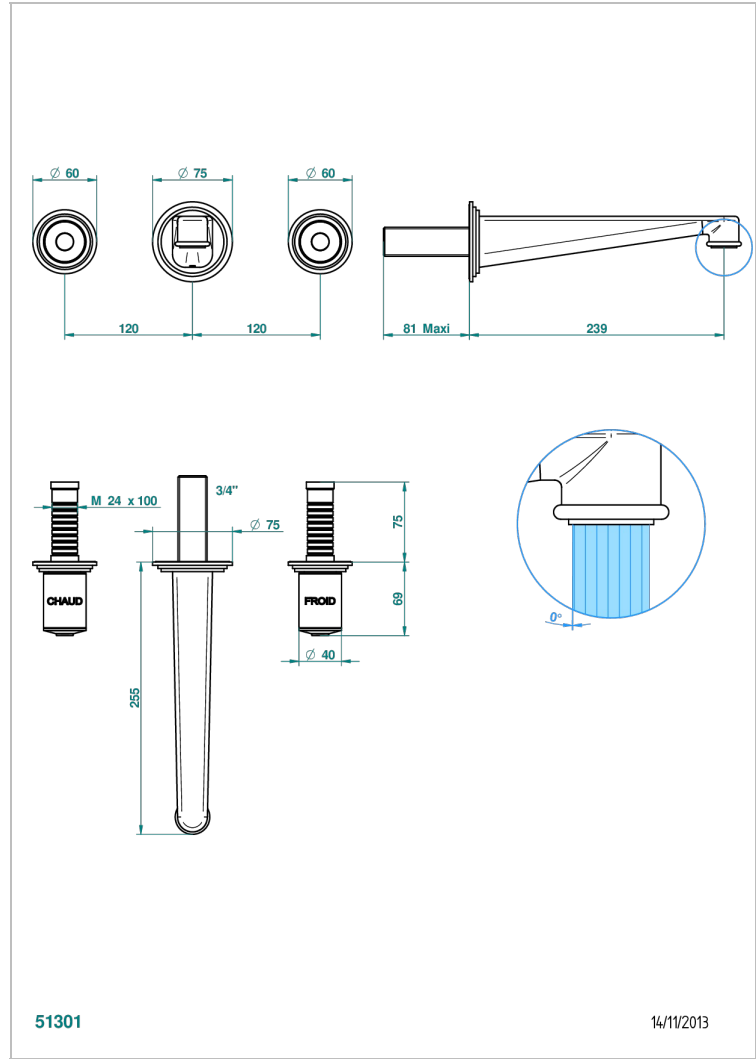

FAUBOURG WHITE PORCELAIN

G2K-40SGB

Trim only for wall mounted 3-hole basin mixer

THG[®]
PARIS

CHARACTERISTIC

- Faubourg White Porcelain
- Trim only for wall mounted 3-hole basin mixer

TECHNICAL SPECS

- Recommandé : 3 bars (max. 5 bars) - Advised : 43,5 psi (max. 72 psi)
- 15 l/min à 3 bars (4 gpm at 43.5 psi)

RELATED SKU'S

- Ref. G00-40AC Rough parts for wall mounted 3 hole mixer, cross handle version
- Ref. G00-40AM Rough parts for wall mounted 3 hole mixer, lever handle version

AVAILABLE FINITIONS

Antique nickel - H28
Black ceram - D30
Blush PVD - H62
Brass color PVD - H49
Brown bronze color PVD - F33
Gold color PVD - H52