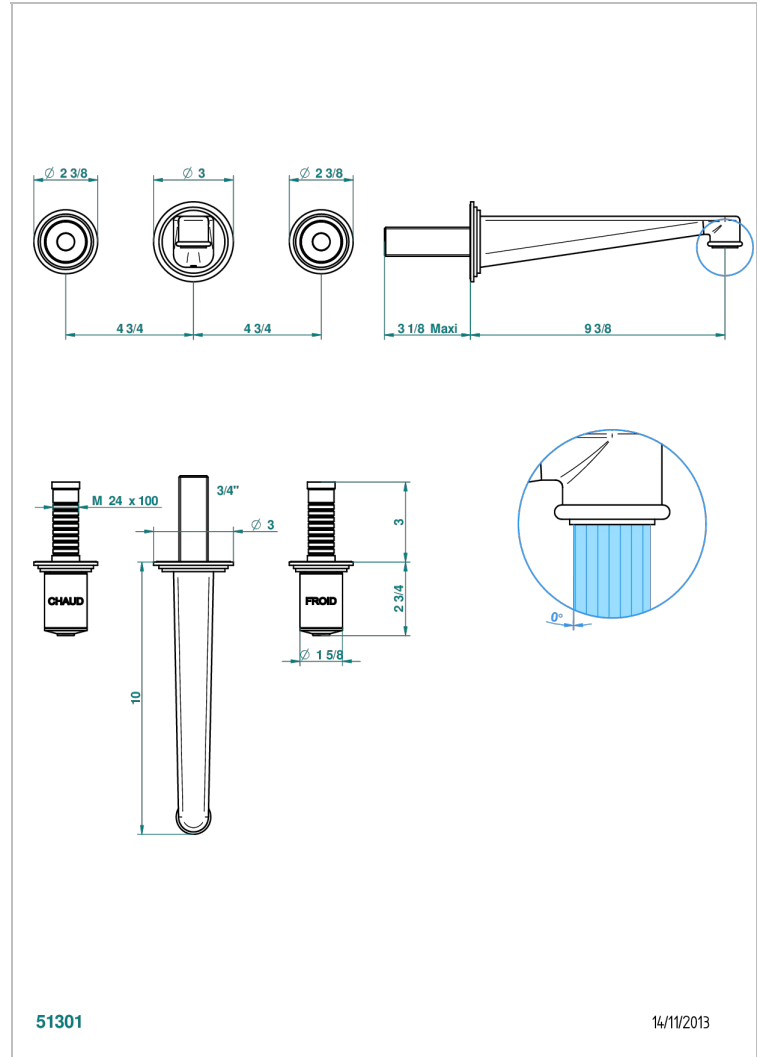

FAUBOURG PORCELANA BLANCA

G2K-40SGB

Trim only for wall mounted 3-hole basin mixer

THG[®]
PARIS

51301

14/11/2013

CARACTERÍSTICAS

- Faubourg porcelana blanca
- Trim only for wall mounted 3-hole basin mixer

ESPECIFICACIONES TÉCNICAS

- Recommandé : 3 bars (max. 5 bars) - Advised : 43,5 psi (max. 72 psi)
- 15 l/min à 3 bars (4 gpm at 43.5 psi)

PRODUCTOS RELACIONADOS

- Ref. G00-40AC Rough parts for wall mounted 3 hole mixer, cross handle version
- Ref. G00-40AM Rough parts for wall mounted 3 hole mixer, lever handle version