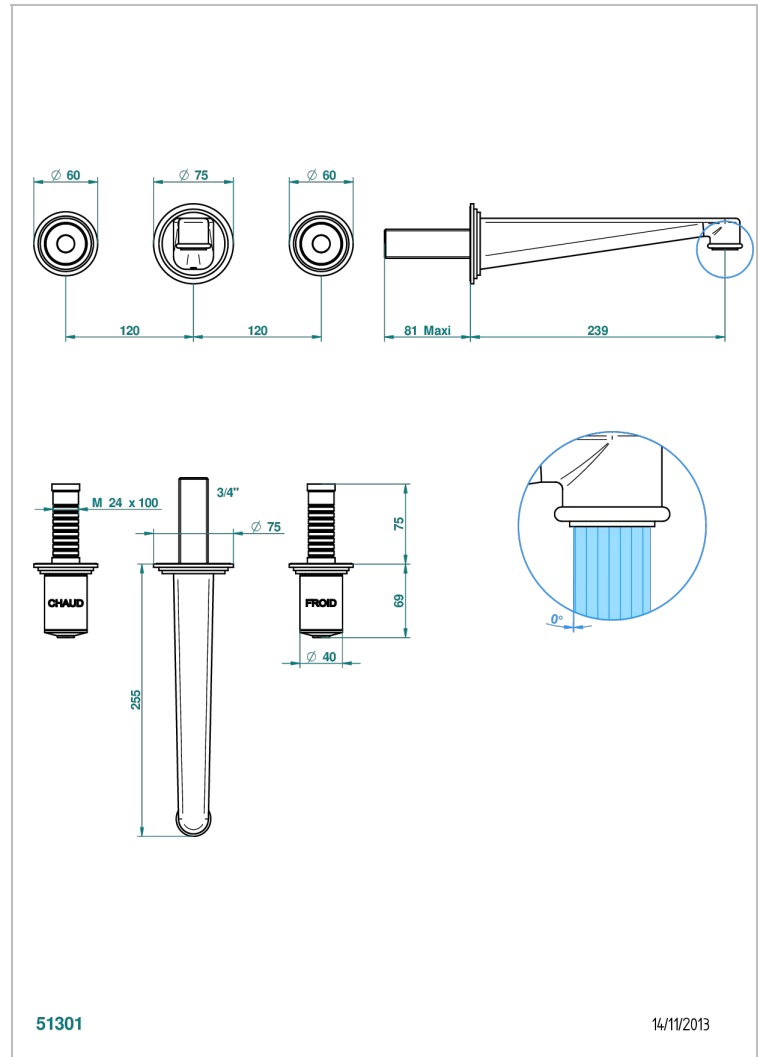

FAUBOURG PORCELANA BLANCA

G2K-40SGB

Trim only for wall mounted 3-hole basin mixer

THG[®]
PARIS

CARACTERÍSTICAS

- Faubourg porcelana blanca
- Trim only for wall mounted 3-hole basin mixer

ESPECIFICACIONES TÉCNICAS

- Recommandé : 3 bars (max. 5 bars) - Advised : 43,5 psi (max. 72 psi)
- 15 l/min à 3 bars (4 gpm at 43.5 psi)

PRODUCTOS RELACIONADOS

- Ref. G00-40AC Rough parts for wall mounted 3 hole mixer, cross handle version
- Ref. G00-40AM Rough parts for wall mounted 3 hole mixer, lever handle version