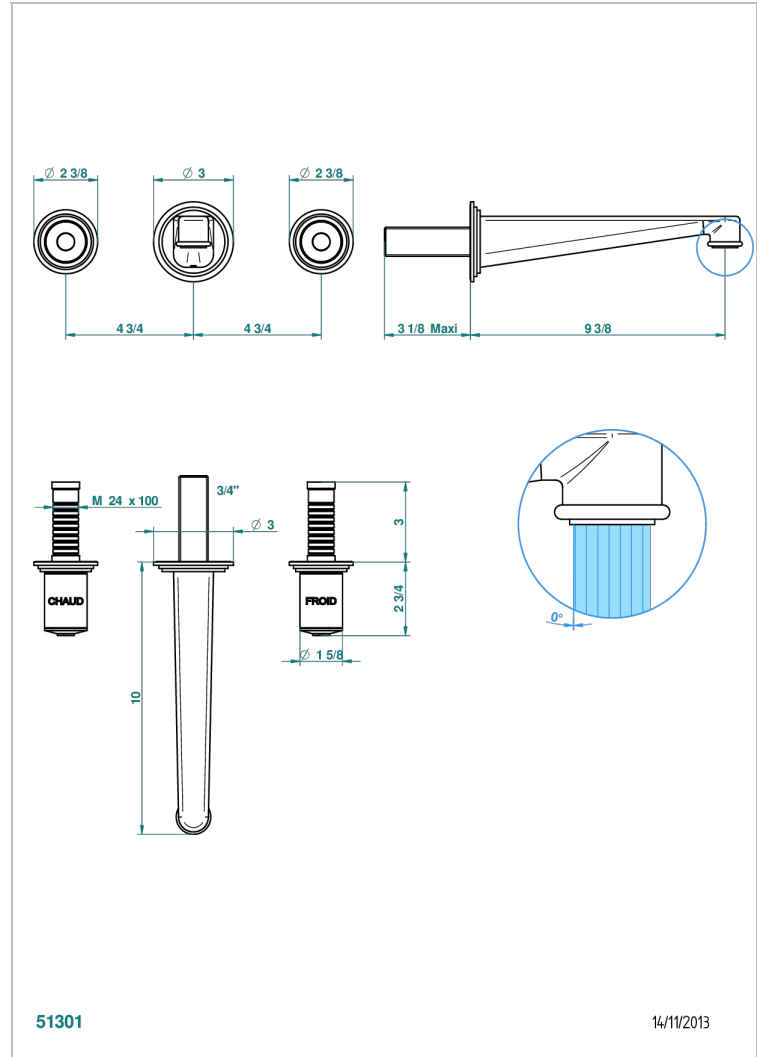

FAUBOURG PORCELANA BLANCA

G2K-40SGB

Trim only for wall mounted 3-hole basin mixer

THG[®]
PARIS

CARACTERÍSTICAS

- Faubourg porcelana blanca
- Trim only for wall mounted 3-hole basin mixer

ESPECIFICACIONES TÉCNICAS

- Recommandé : 3 bars (max. 5 bars) - Advised : 43,5 psi (max. 72 psi)
- 15 l/min à 3 bars (4 gpm at 43.5 psi)

PRODUCTOS RELACIONADOS

- Ref. G00-40AC Rough parts for wall mounted 3 hole mixer, cross handle version
- Ref. G00-40AM Rough parts for wall mounted 3 hole mixer, lever handle version