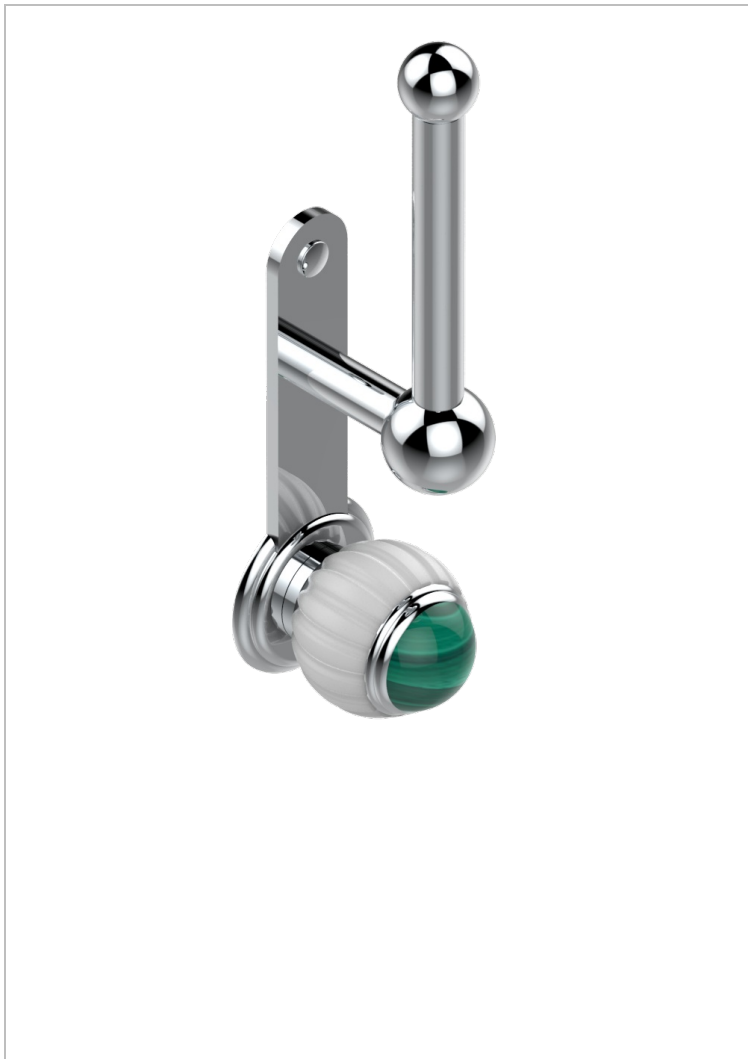

VOGUE MALACHITE

A8M-542

Reserve toilet paper holder

CHARACTERISTIC

- Vogue Malachite
- Reserve toilet paper holder

AVAILABLE FINITIONS

Black ceram - D30
Blush PVD - H62
Brass color PVD - H49
Brown bronze color PVD - F33
Chrome polished - A02
Chrome polished / gold polished - G02

Copper antique matt, coated - H07
Gold color PVD - H52
Gold mat - F07
Gold polished - F01
Graphite PVD - H64
Light coated bronze - D01

Matt Umber PVD - H67
Matt blush PVD - H60
Matt brass color PVD - H50
Matt brown bronze color PVD - F34
Matt chrome (American satin) - C02
Matt gold color PVD - H53

Matt graphite PVD - H65
Matt nickel (American satin) - C01
Matt nickel color PVD - H56
Nickel antique / Sovereign - H28
Nickel color PVD - H55
Nickel polished - B01

Soft gold - F30
Soft matt gold - F31
Umber PVD - H66