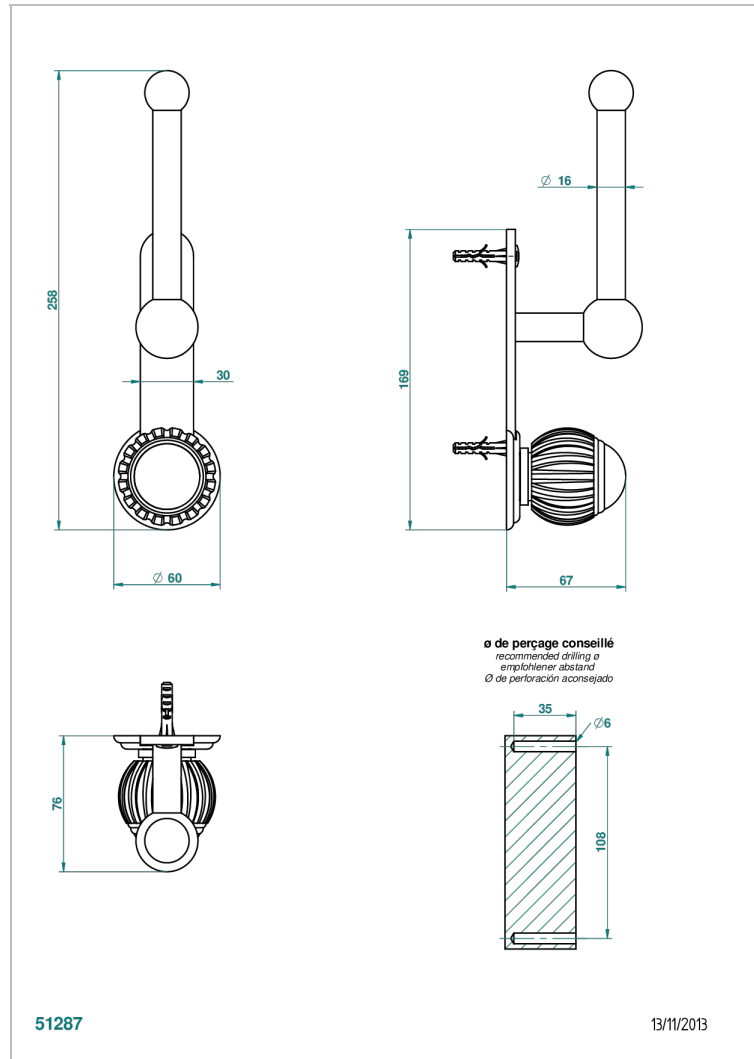

VOGUE MALACHITE

A8M-542

Reserve toilet paper holder

CHARACTERISTIC

- Vogue Malachite
- Reserve toilet paper holder

AVAILABLE FINITIONS

Black ceram - D30
Blush PVD - H62
Brass color PVD - H49
Brown bronze color PVD - F33
Chrome polished - A02
Chrome polished / gold polished - G02

Copper antique matt, coated - H07
Gold color PVD - H52
Gold mat - F07
Gold polished - F01
Graphite PVD - H64
Light coated bronze - D01

Matt Umber PVD - H67
Matt blush PVD - H60
Matt brass color PVD - H50
Matt brown bronze color PVD - F34
Matt chrome (American satin) - C02
Matt gold color PVD - H53

Matt graphite PVD - H65
Matt nickel (American satin) - C01
Matt nickel color PVD - H56
Nickel antique / Sovereign - H28
Nickel color PVD - H55
Nickel polished - B01

Soft gold - F30
Soft matt gold - F31
Umber PVD - H66