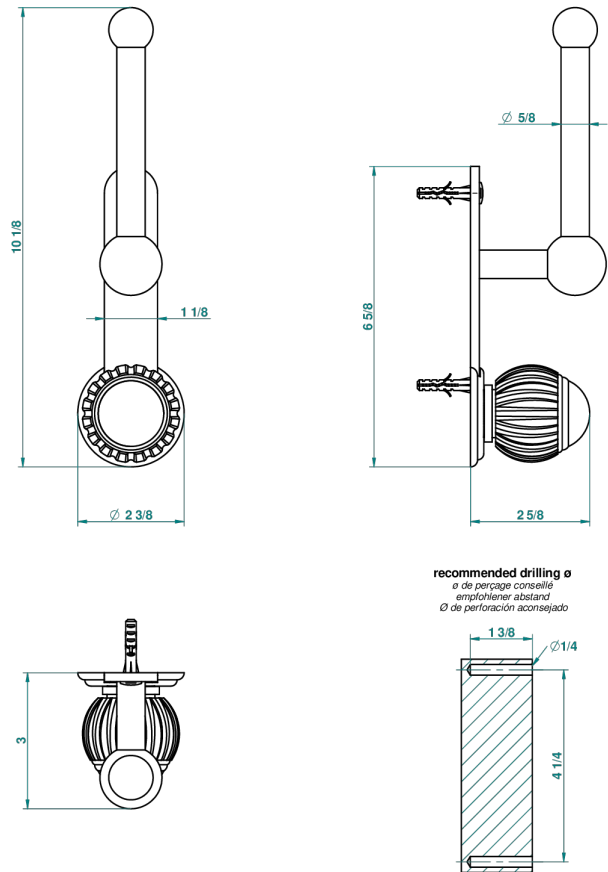

# VOGUE MALACHITE

A8M-542

Reserve toilet paper holder

THG<sup>®</sup>  
PARIS

51287

13/11/2013

## CHARACTERISTIC

- Vogue Malachite
- Reserve toilet paper holder