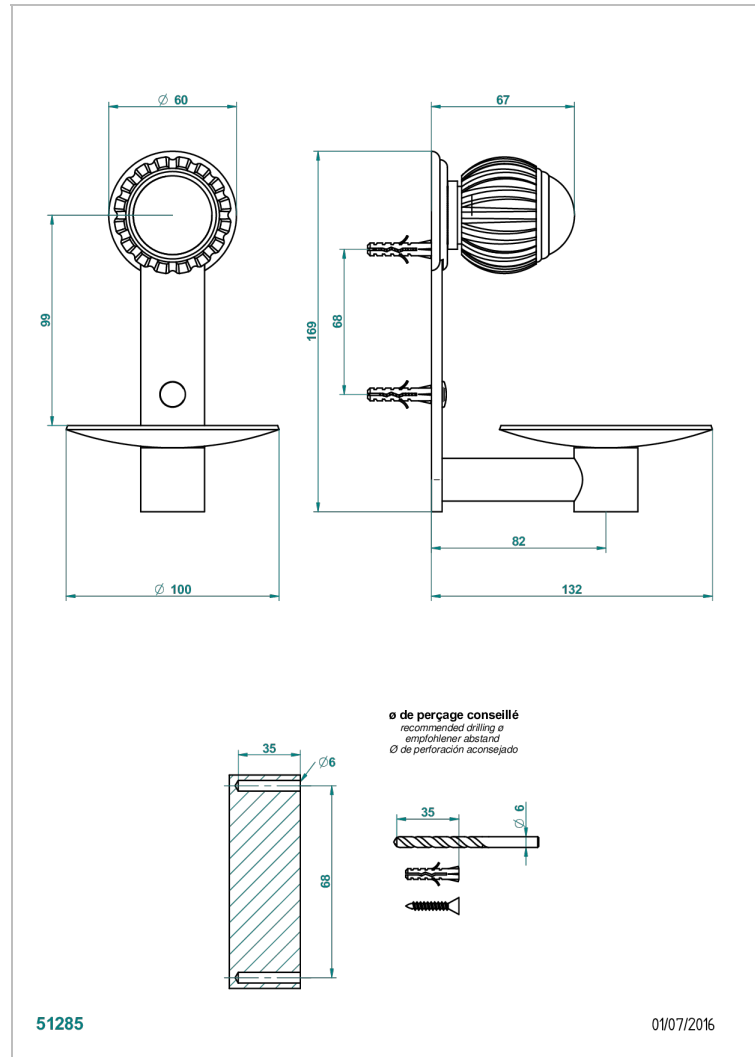

VOGUE MALACHITE

A8M-546

Soap dish, wall mounted, 4" diameter

THG[®]
PARIS

CHARACTERISTIC

- Vogue Malachite
- Soap dish, wall mounted, 4" diameter

AVAILABLE FINITIONS

Black ceram - D30
Blush PVD - H62
Brass color PVD - H49
Brown bronze color PVD - F33
Chrome polished - A02
Chrome polished / gold polished - G02