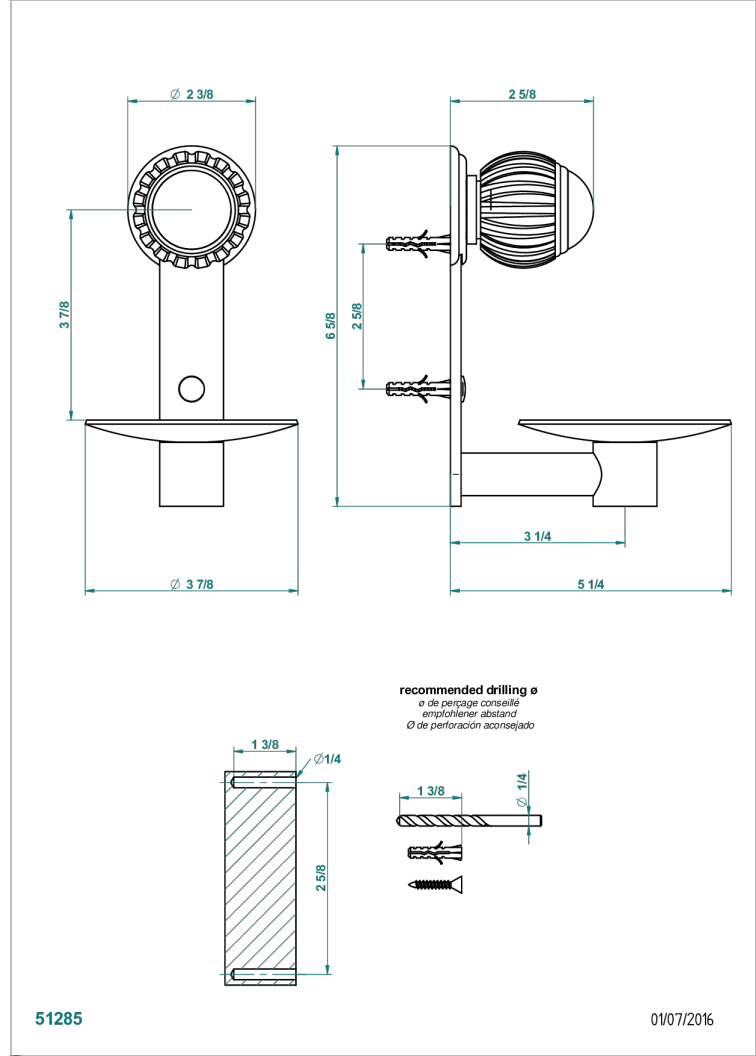

VOGUE MALACHITE

A8M-546

Soap dish, wall mounted, 4" diameter

51285

01/07/2016

CHARACTERISTIC

- Vogue Malachite
- Soap dish, wall mounted, 4" diameter

AVAILABLE FINITIONS