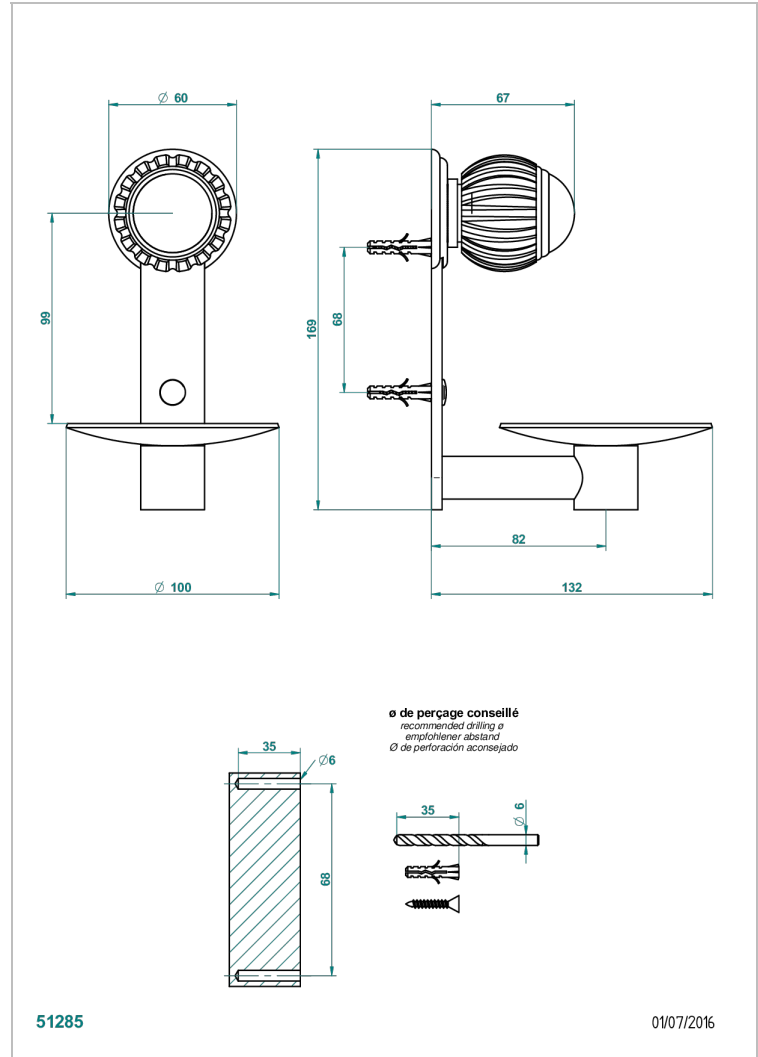

VOGUE MALACHITE

A8M-546

Wall mounted soap dish, \varnothing 100 mm

THG[®]
PARIS

CHARACTERISTIC

- Vogue Malachite
- Wall mounted soap dish, \varnothing 100 mm

AVAILABLE FINITIONS

Antique nickel - H28
Black ceram - D30
Blush PVD - H62
Brass color PVD - H49
Brown bronze color PVD - F33
Gold color PVD - H52

Nickel color PVD - H55
Polished chrome (color finish) - A02
Polished chrome / Polished gold (color finish) - G02
Polished gold (color finish) - F01
Polished nickel - B01
Soft gold - F30

Soft matt gold - F31
Umber PVD - H66
Varnished matt antique red copper (color finish) - H07