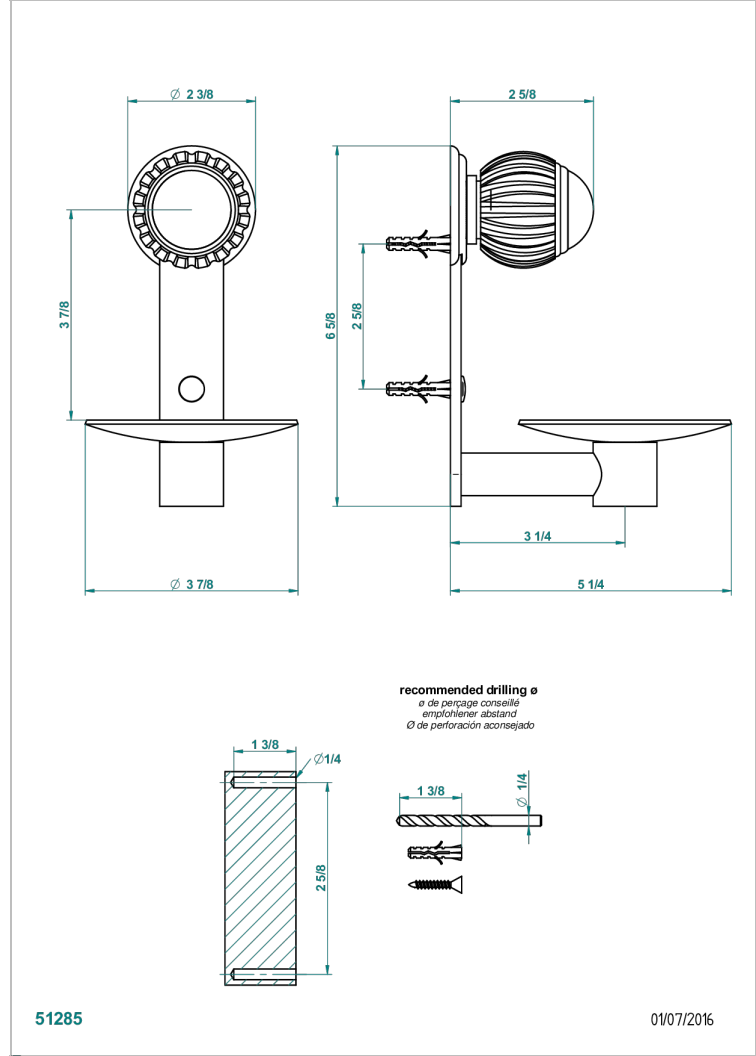

# VOGUE MALACHITE

A8M-546

Wall mounted soap dish,  $\varnothing$  100 mm

THG<sup>®</sup>  
PARIS

## CHARACTERISTIC

- Vogue Malachite
- Wall mounted soap dish,  $\varnothing$  100 mm