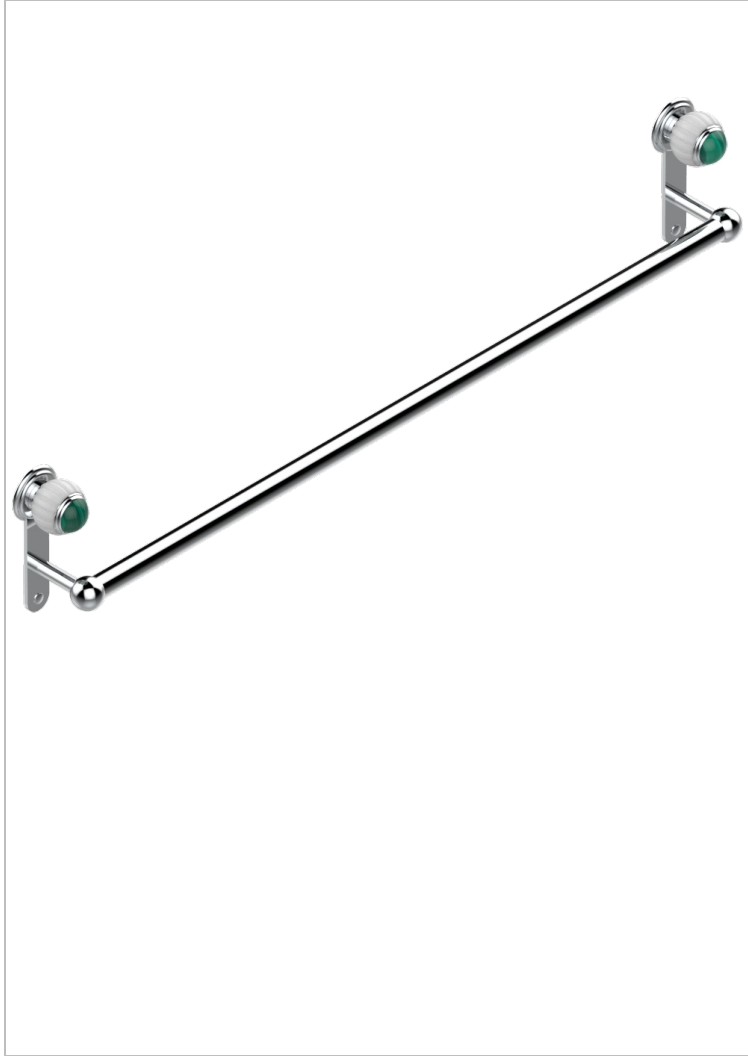

VOGUE MALACHITE

A8M-526

Bath towel holder, length: 900 mm

THG[®]
PARIS

CHARACTERISTIC

- Vogue Malachite
- Bath towel holder, length: 900 mm

AVAILABLE FINITIONS

Antique nickel - H28
Black ceram - D30
Blush PVD - H62
Brass color PVD - H49
Brown bronze color PVD - F33
Gold color PVD - H52

Graphite PVD - H64
Lacquered light bronze - D01
Matt Umber PVD - H67
Matt blush PVD - H60
Matt brass color PVD - H50
Matt brown bronze color PVD - F34

Matt chrome - C02
Matt gold - F07
Matt gold color PVD - H53
Matt graphite PVD - H65
Matt nickel (color finish) - C01
Matt nickel color PVD - H56

Nickel color PVD - H55
Polished chrome (color finish) - A02
Polished chrome / Polished gold (color finish) - G02
Polished gold (color finish) - F01
Polished nickel - B01
Soft gold - F30

Soft matt gold - F31
Umber PVD - H66
Varnished matt antique red copper (color finish) - H07