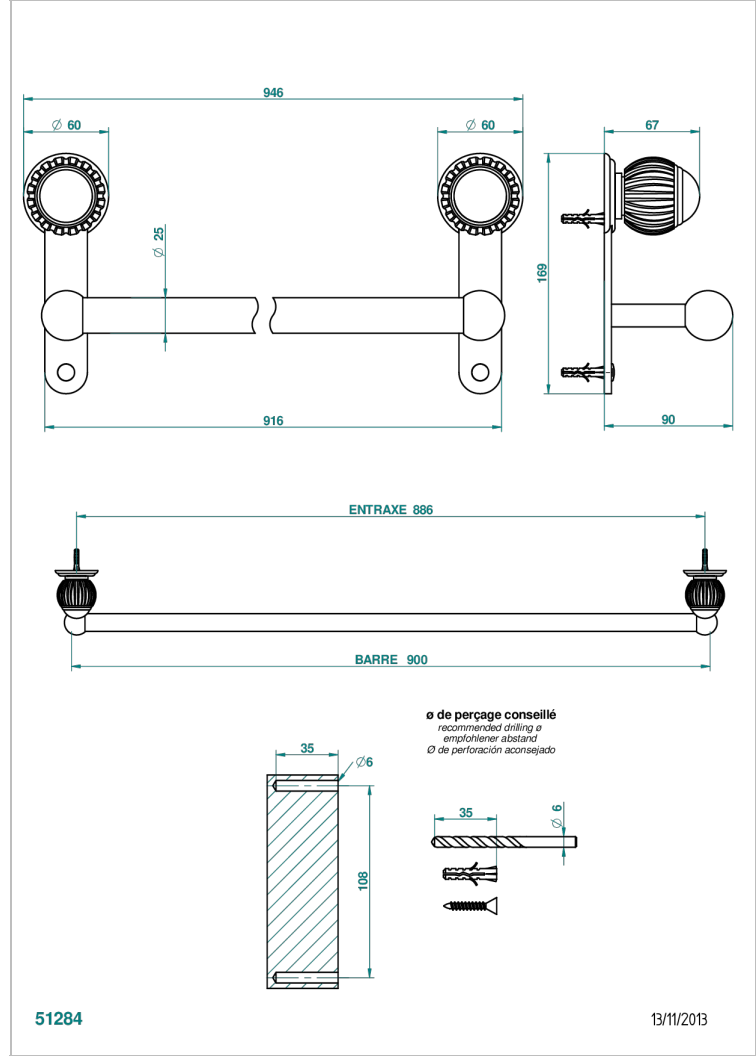

VOGUE MALACHITE

A8M-526

Bath towel holder, length: 900 mm

THG[®]
PARIS

CHARACTERISTIC

- Vogue Malachite
- Bath towel holder, length: 900 mm

AVAILABLE FINITIONS

Antique nickel - H28
Black ceram - D30
Blush PVD - H62
Brass color PVD - H49
Brown bronze color PVD - F33
Gold color PVD - H52

Nickel color PVD - H55
Polished chrome (color finish) - A02
Polished chrome / Polished gold (color finish) - G02
Polished gold (color finish) - F01
Polished nickel - B01
Soft gold - F30

Soft matt gold - F31
Umber PVD - H66
Varnished matt antique red copper (color finish) - H07