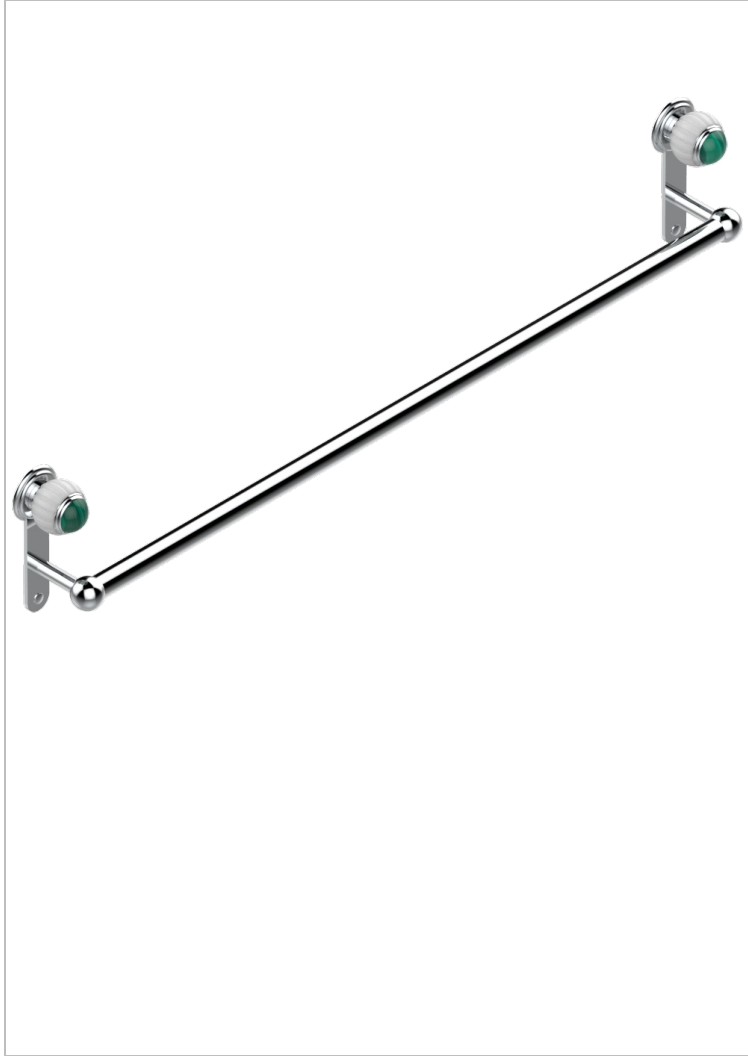

VOGUE MALACHITE

A8M-526

Bath towel holder, length: 900 mm

CHARACTERISTIC

- Vogue Malachite
- Bath towel holder, length: 900 mm

AVAILABLE FINITIONS

Antique nickel - H28
 Black ceram - D30
 Blush PVD - H62
 Brass color PVD - H49
 Brown bronze color PVD - F33
 Gold color PVD - H52

Graphite PVD - H64
 Lacquered light bronze - D01
 Matt Umber PVD - H67
 Matt blush PVD - H60
 Matt brass color PVD - H50
 Matt brown bronze color PVD - F34

Matt chrome - C02
 Matt gold - F07
 Matt gold color PVD - H53
 Matt graphite PVD - H65
 Matt nickel (color finish) - C01
 Matt nickel color PVD - H56

Nickel color PVD - H55
 Polished chrome (color finish) - A02
 Polished chrome / Polished gold (color finish) - G02
 Polished gold (color finish) - F01
 Polished nickel - B01
 Soft gold - F30

Soft matt gold - F31
 Umber PVD - H66
 Varnished matt antique red copper (color finish) - H07