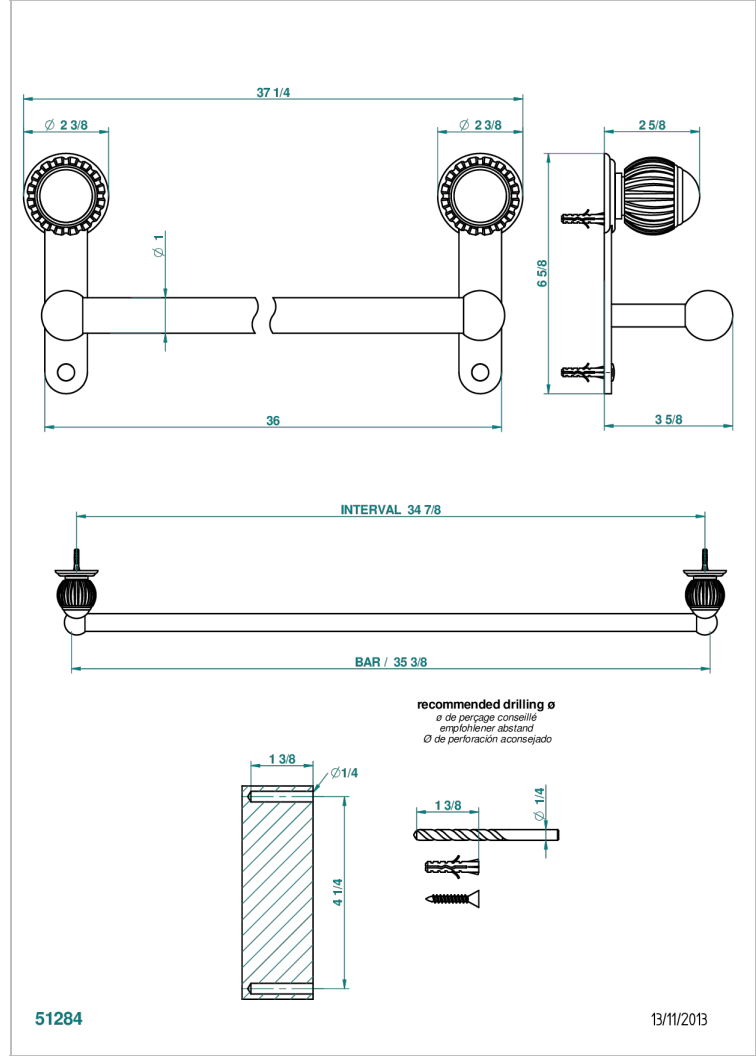

VOGUE MALACHITE

A8M-526

Bath towel holder, length: 900 mm

CHARACTERISTIC

- Vogue Malachite
- Bath towel holder, length: 900 mm

AVAILABLE FINITIONS

Antique nickel - H28
 Black ceram - D30
 Blush PVD - H62
 Brass color PVD - H49
 Brown bronze color PVD - F33
 Gold color PVD - H52

Nickel color PVD - H55
 Polished chrome (color finish) - A02
 Polished chrome / Polished gold (color finish) - G02
 Polished gold (color finish) - F01
 Polished nickel - B01
 Soft gold - F30

Soft matt gold - F31
 Umber PVD - H66
 Varnished matt antique red copper (color finish) - H07