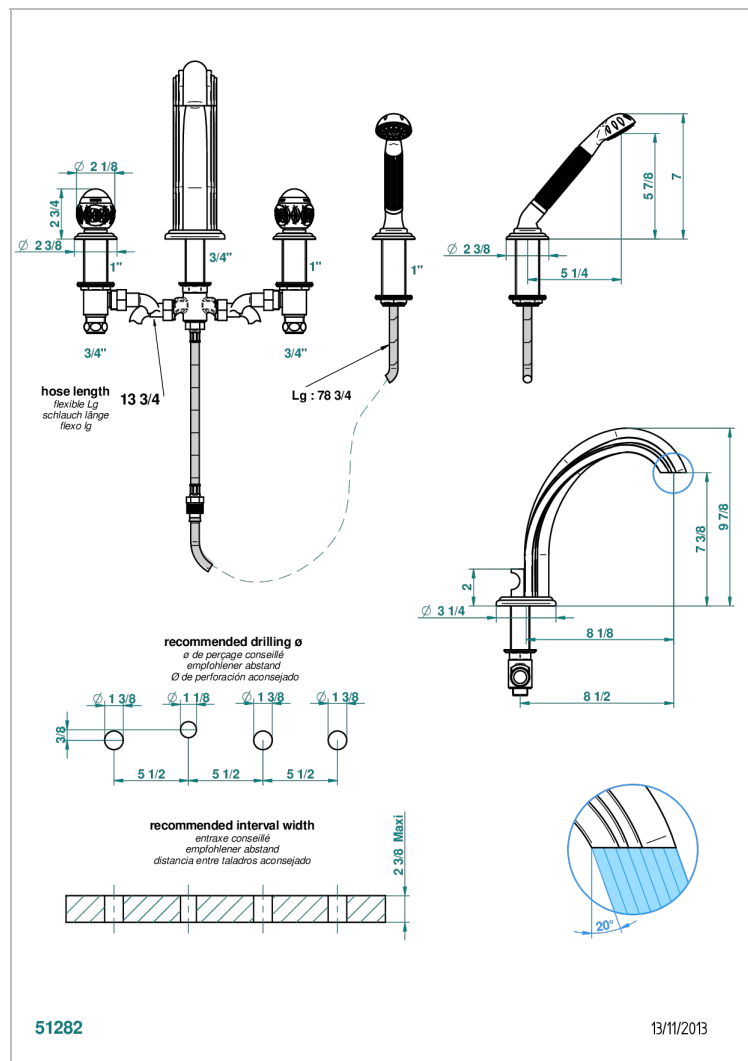

# PANTHERE BLACK CRYSTAL

A2K-112BSG

Rim mounted 4-hole bath/shower mixer, diverter to super goliath spout

## CHARACTERISTIC

- ACS : 18ACCLY473
- DVGW : DW-6501CO0476
- NF : NF EN 200 - IID/A - Chrome