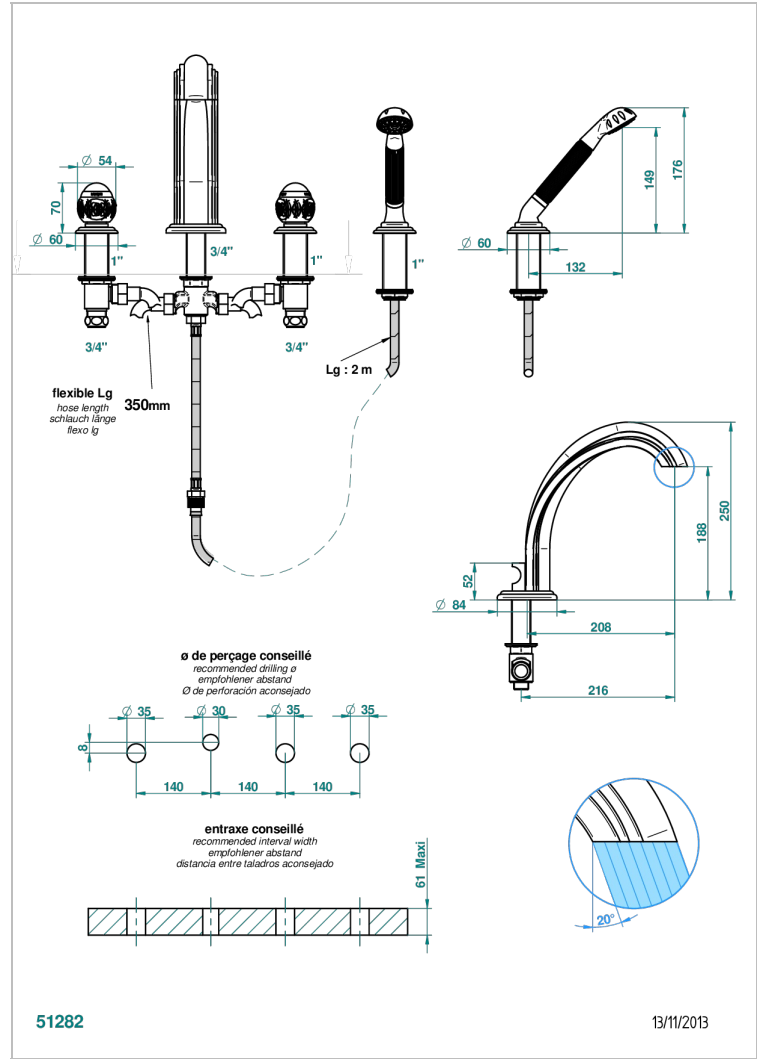

PANTHERE BLACK CRYSTAL

A2K-112BSG

Rim mounted 4-hole bath/shower mixer, diverter to super goliath spout

THG[®]
PARIS

CHARACTERISTIC

- ACS : 18ACCLY473
- DVGW : DW-6501CO0476
- NF : NF EN 200 - IID/A - Chrome

STANDARDS

AVAILABLE FINITIONS

Antique nickel - H28
Black ceram - D30
Blush PVD - H62
Brass color PVD - H49
Brown bronze color PVD - F33
Gold color PVD - H52

Graphite PVD - H64
Lacquered light bronze - D01
Matt Umber PVD - H67
Matt blush PVD - H60
Matt brass color PVD - H50
Matt brown bronze color PVD - F34