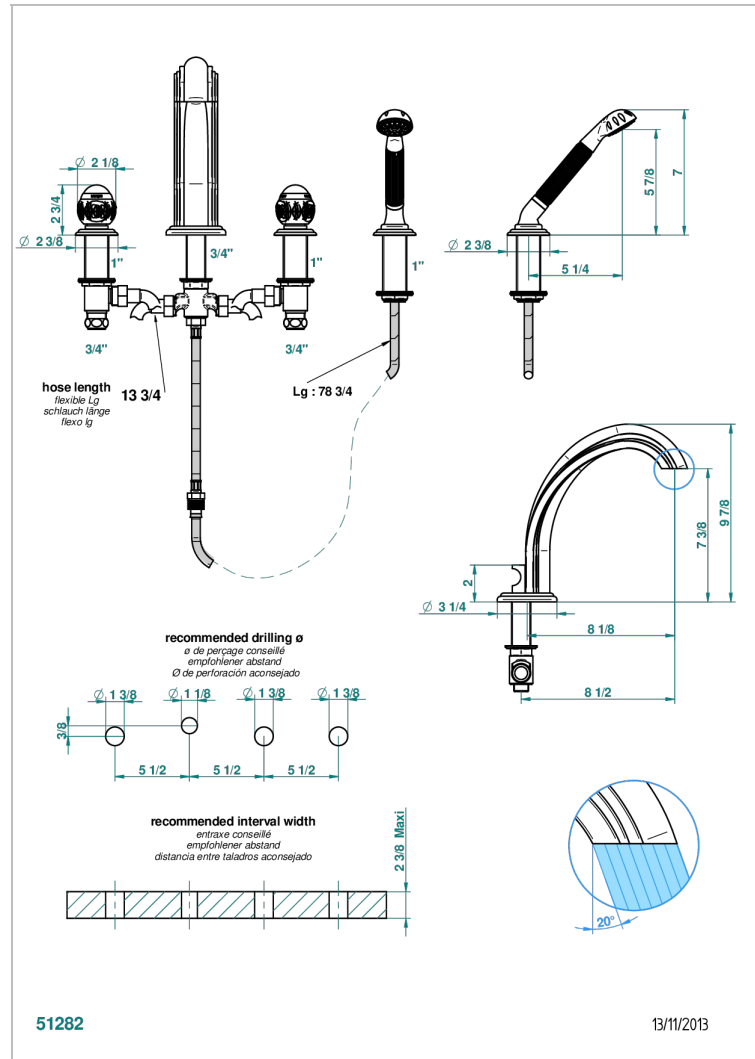

PANTHERE BLACK CRYSTAL

A2K-112BSG

Rim mounted 4-hole bath/shower mixer, diverter to super goliath spout

CHARACTERISTIC

- ACS : 18ACCLY473
- DVGW : DW-6501CO0476
- NF : NF EN 200 - IID/A - Chrome

STANDARDS

AVAILABLE FINITIONS