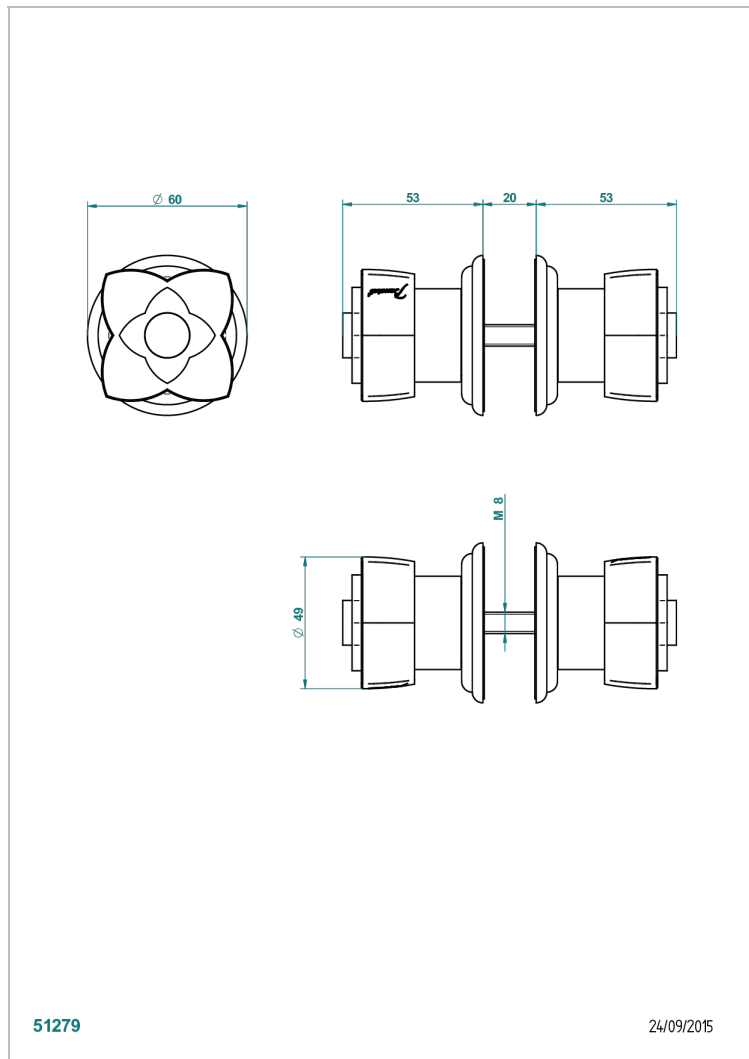

# PETALE DE CRISTAL - CLEAR CRYSTAL

U6A-638V

Pair of large door knobs

THG<sup>®</sup>  
PARIS

51279

24/09/2015

## CHARACTERISTIC

- Pétale de Cristal - Clear crystal
- Pair of large door knobs