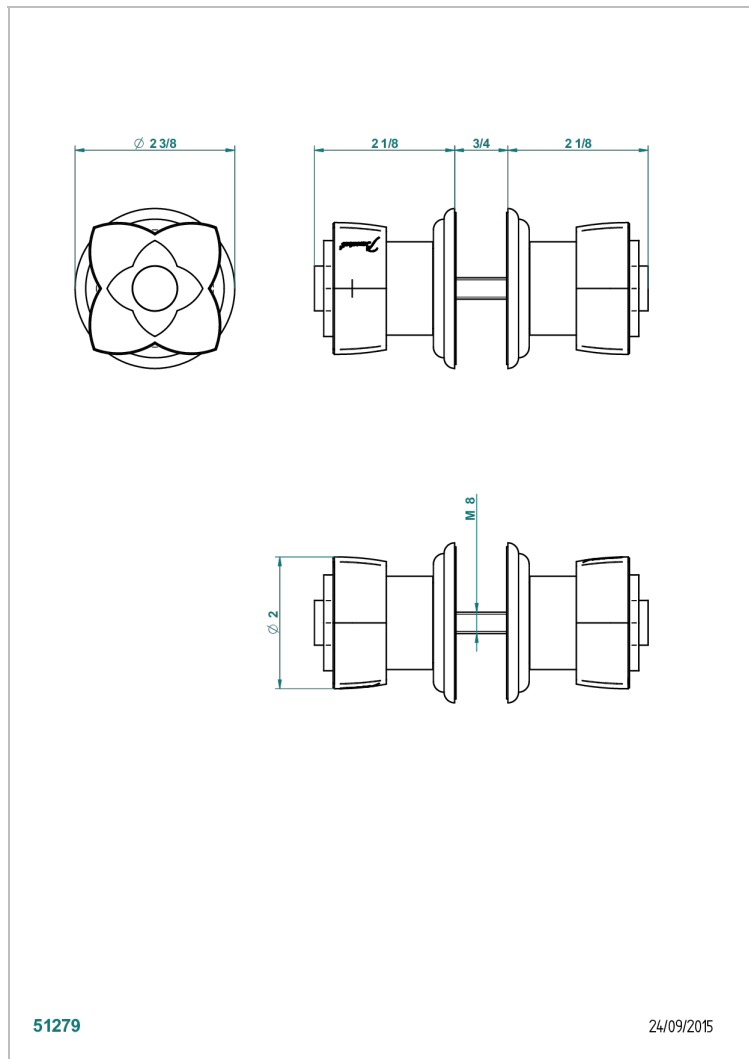

PETALE DE CRISTAL - CLEAR CRYSTAL

U6A-638V

THG[®]
PARIS

Pair of large door knobs

51279

24/09/2015

CHARACTERISTIC

- Pétale de Cristal - Clear crystal
- Pair of large door knobs