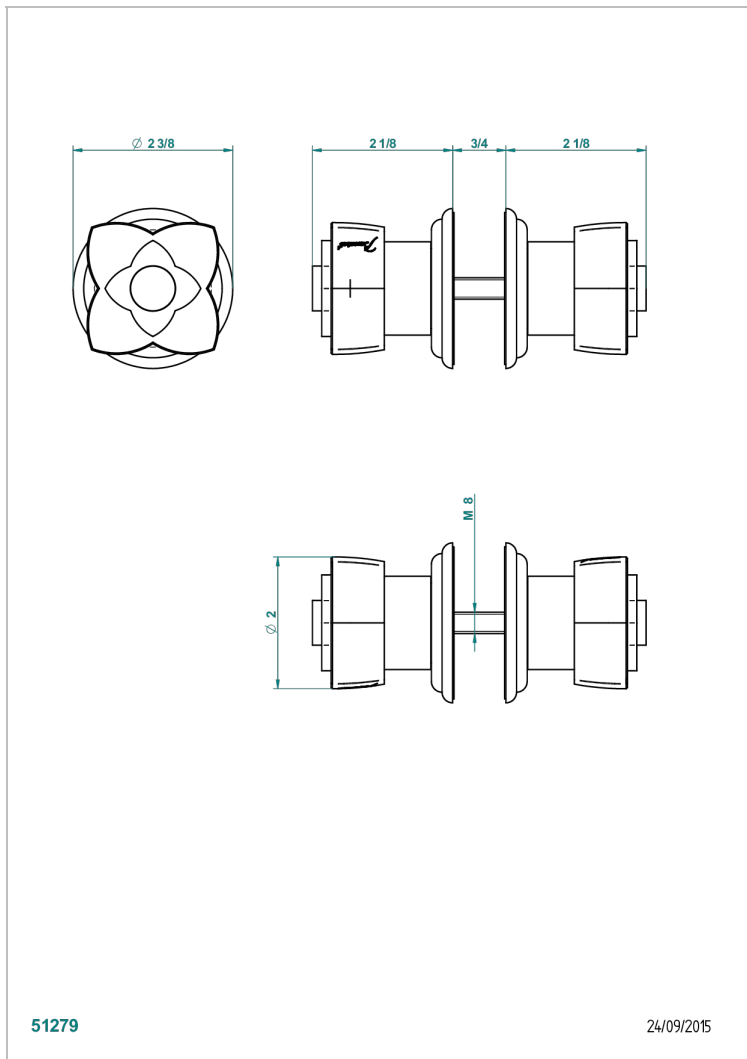

PETALE DE CRISTAL - CLEAR CRYSTAL

U6A-638V

Pair of large door knobs

THG[®]
PARIS

51279

24/09/2015

CHARACTERISTIC

- Pétale de Cristal - Clear crystal
- Pair of large door knobs