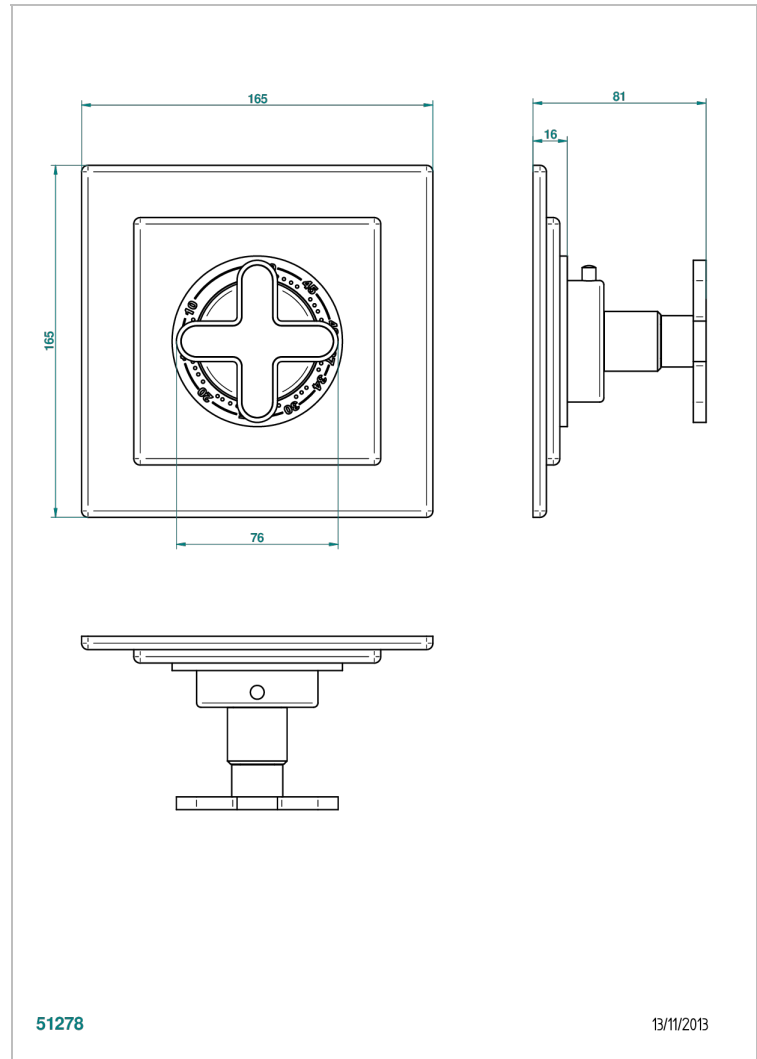

PROFIL BLACK ONYX

A6N-15EN16EC

Trim plate and handle for eurotherm valve 8200/us & 8300/us

51278

13/11/2013

CHARACTERISTIC

- Profil Black Onyx
- Trim plate and handle for eurotherm valve 8200/us & 8300/us

AVAILABLE FINITIONS