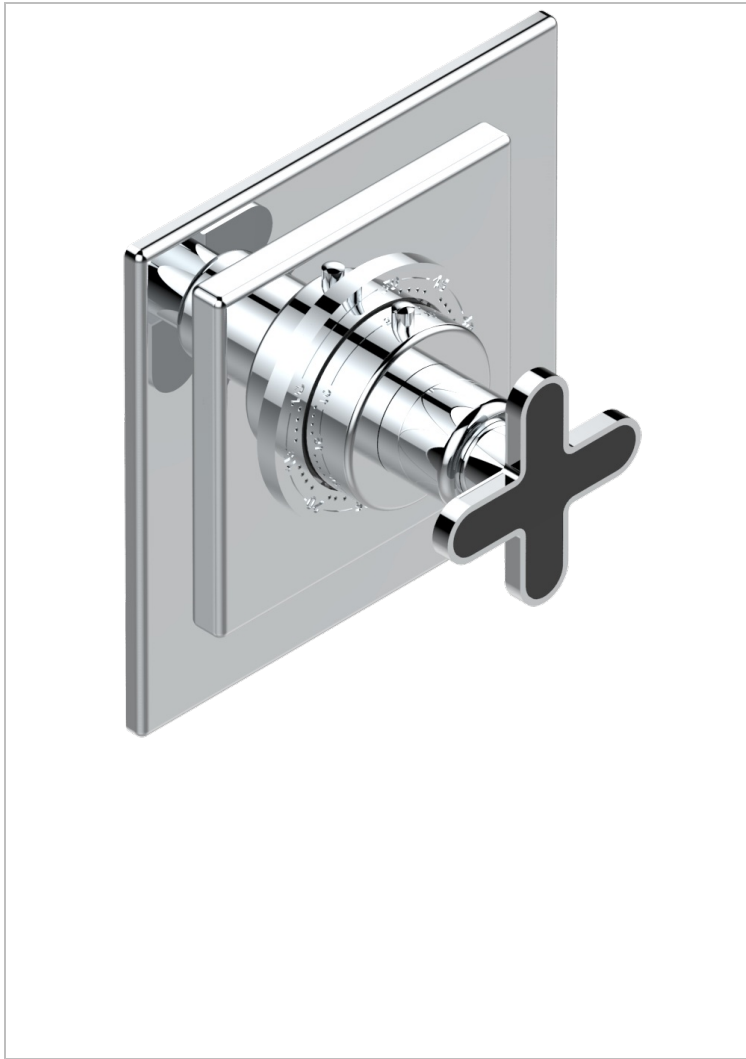

PROFIL BLACK ONYX

A6N-15EN16EC

Trim plate and handle for eurotherm valve 8200/us & 8300/us

51278

13/11/2013

CHARACTERISTIC

- Profil Black Onyx
- Trim plate and handle for eurotherm valve 8200/us & 8300/us

AVAILABLE FINITIONS