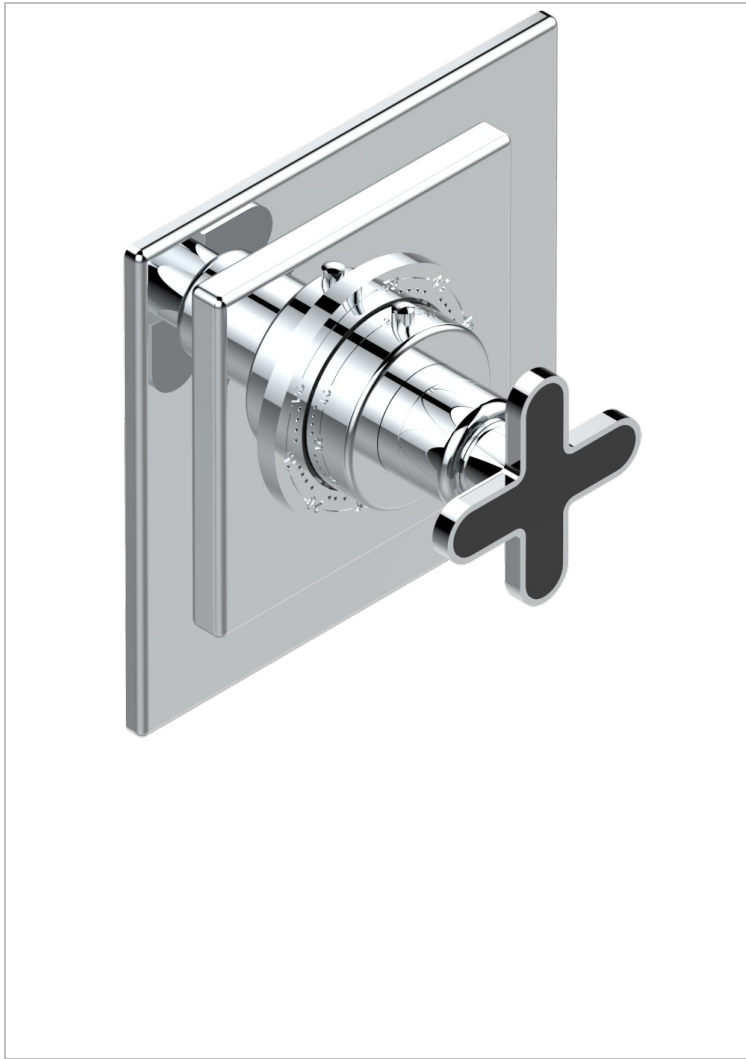

PROFIL BLACK ONYX

A6N-15EN16EC

Trim plate and handle for eurotherm valve 8200/us & 8300/us

CHARACTERISTIC

- Profil Black Onyx
- Trim plate and handle for eurotherm valve 8200/us & 8300/us

AVAILABLE FINITIONS