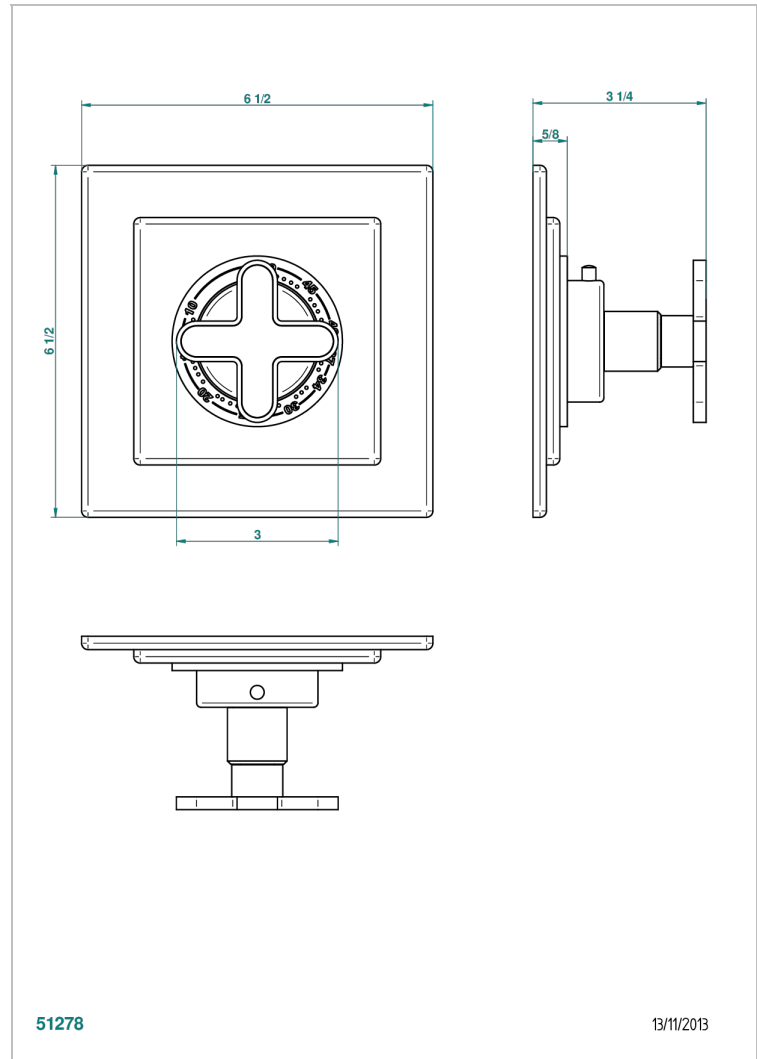

PROFIL BLACK ONYX

A6N-15EN16EC

Trim plate and handle for eurotherm valve 8200/us & 8300/us

CHARACTERISTIC

- Profil Black Onyx
- Trim plate and handle for eurotherm valve 8200/us & 8300/us

AVAILABLE FINITIONS