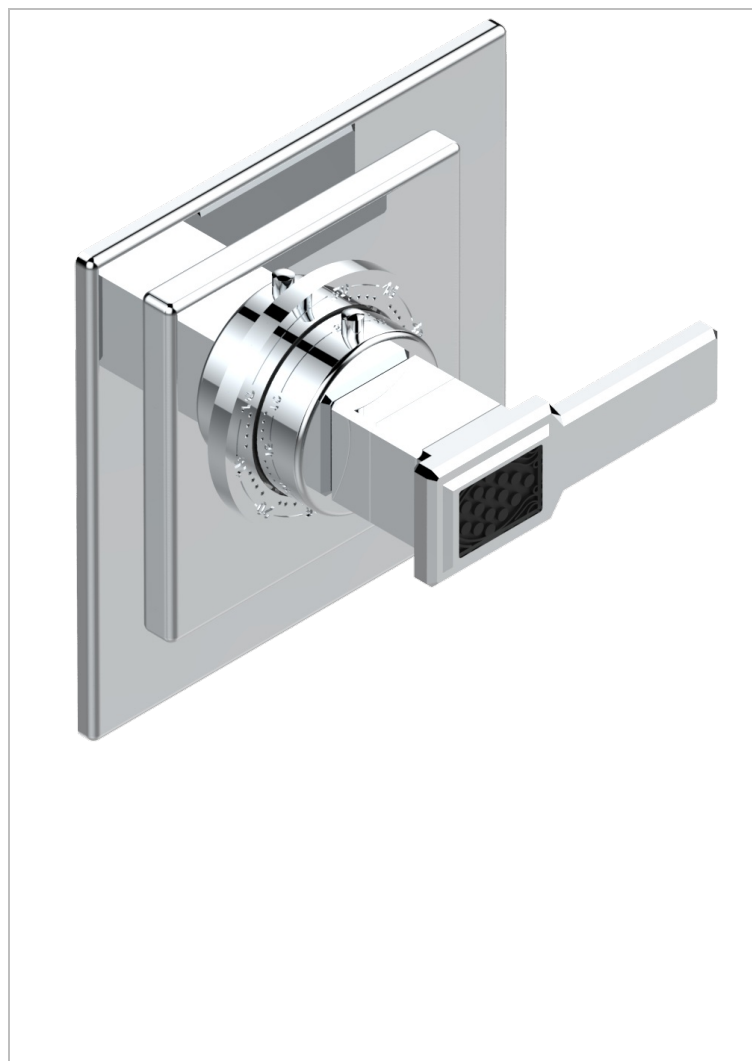

METROPOLIS BLACK CRYSTAL WITH LEVER HANDLES

A2M-15EN16EC

Trim plate and handle for eurotherm valve 8200/us & 8300/us

51273

12/11/2013

CHARACTERISTIC

- Métropolis Black crystal with lever handles
- Trim plate and handle for eurotherm valve 8200/us & 8300/us