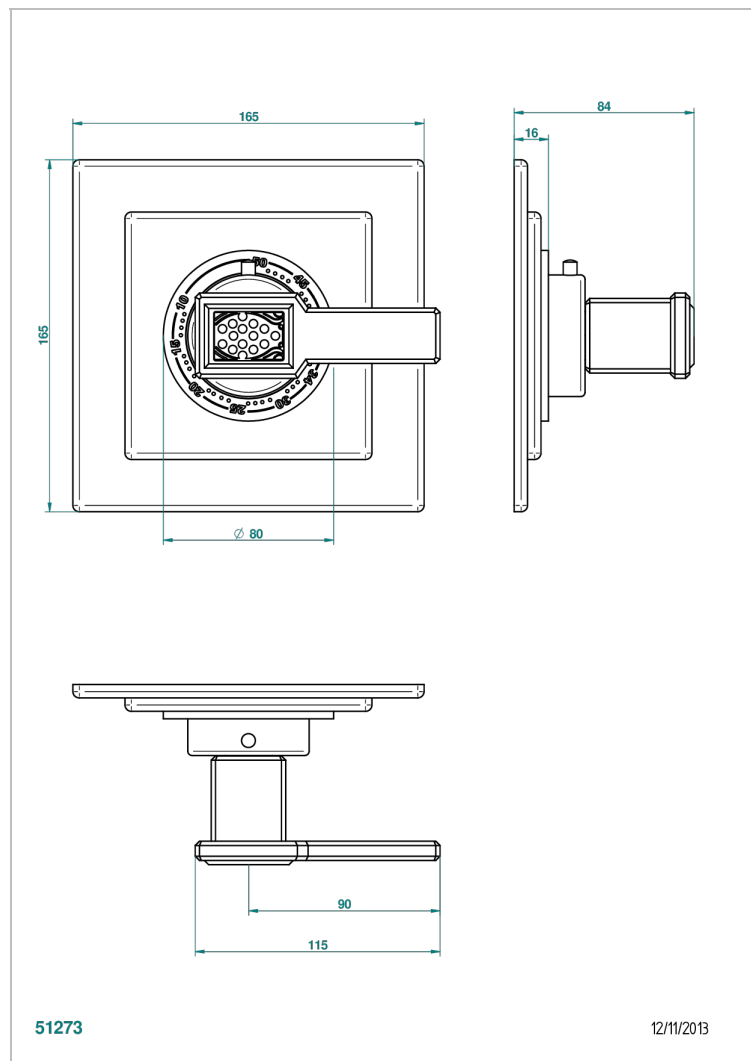

METROPOLIS BLACK CRYSTAL WITH LEVER HANDLES

A2M-15EN16EC

Trim plate and handle for eurotherm valve 8200/us & 8300/us

51273

12/11/2013

CHARACTERISTIC

- Métropolis Black crystal with lever handles
- Trim plate and handle for eurotherm valve 8200/us & 8300/us