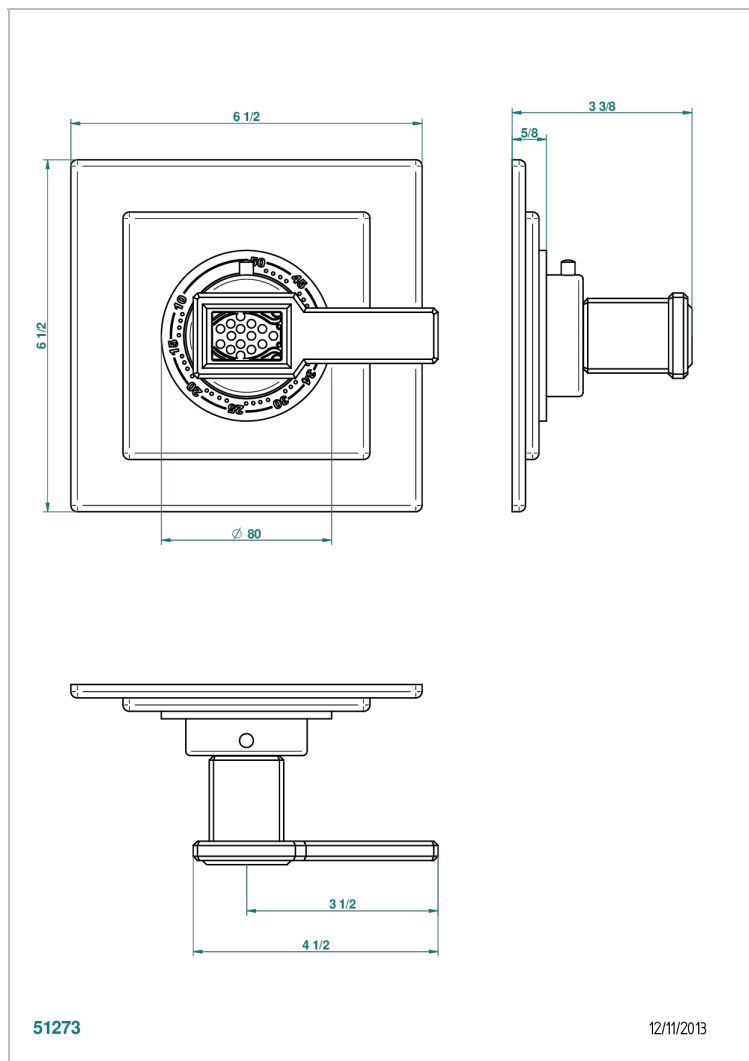

# METROPOLIS BLACK CRYSTAL WITH LEVER HANDLES

A2M-15EN16EC

Trim plate and handle for eurotherm valve 8200/us & 8300/us

## CHARACTERISTIC

- Métropolis Black crystal with lever handles
- Trim plate and handle for eurotherm valve 8200/us & 8300/us