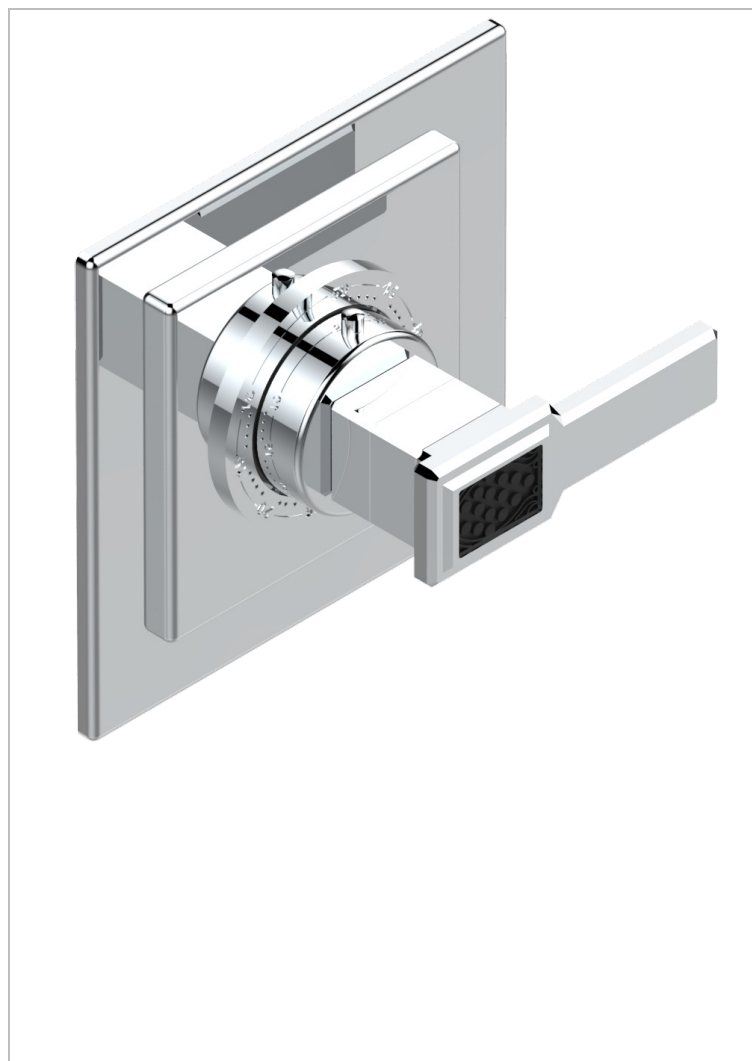

# METROPOLIS BLACK CRYSTAL WITH LEVER HANDLES

A2M-15EN16EC

Trim plate and handle for eurotherm valve 8200/us & 8300/us

## CHARACTERISTIC

- Métropolis Black crystal with lever handles
- Trim plate and handle for eurotherm valve 8200/us & 8300/us