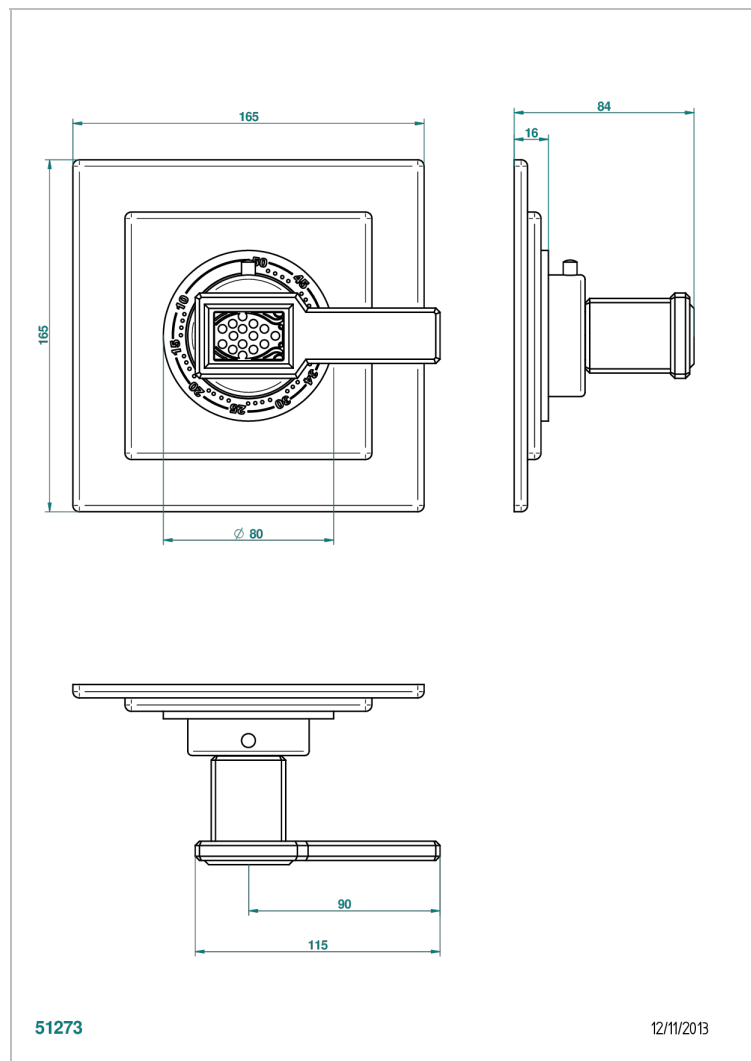

METROPOLIS BLACK CRYSTAL WITH LEVER

A2M-15EN16EC

Trim for Eurotherm thermostat n° 8105N, 8200N, 8300

CHARACTERISTIC

- Métropolis Black crystal with lever
- Trim for Eurotherm thermostat n° 8105N, 8200N, 8300

RELATED SKU'S

- Ref. G00-8105N 1/2" Eurotherm thermostat, 40 l/min with wax cartridge
- Ref. G00-8200N 3/4" Eurotherm thermostat, 80 l/min

AVAILABLE FINITIONS

Antique nickel - H28
Black ceram - D30
Blush PVD - H62
Brass color PVD - H49
Brown bronze color PVD - F33
Gold color PVD - H52