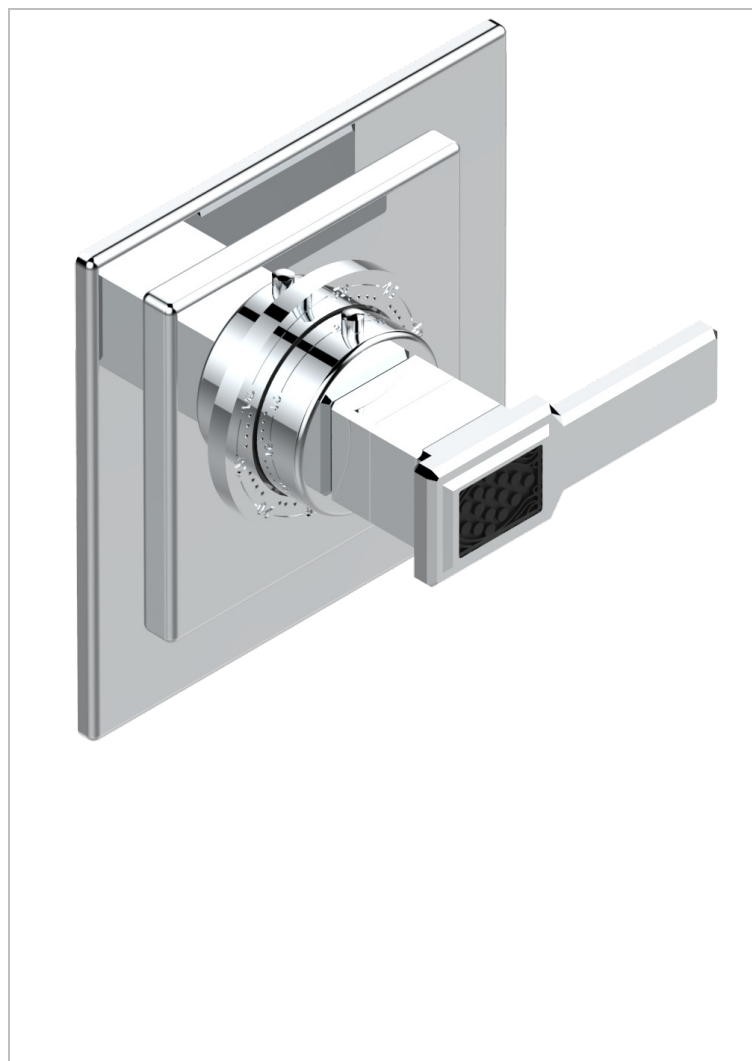

METROPOLIS BLACK CRYSTAL WITH LEVER

A2M-15EN16EC

Trim for Eurotherm thermostat n° 8105N, 8200N, 8300

CHARACTERISTIC

- Métropolis Black crystal with lever
- Trim for Eurotherm thermostat n° 8105N, 8200N, 8300

RELATED SKU'S

- Ref. G00-8105N 1/2" Eurotherm thermostat, 40 l/min with wax cartridge
- Ref. G00-8200N 3/4" Eurotherm thermostat, 80 l/min

AVAILABLE FINITIONS

Antique nickel - H28
Black ceram - D30
Blush PVD - H62
Brass color PVD - H49
Brown bronze color PVD - F33
Gold color PVD - H52