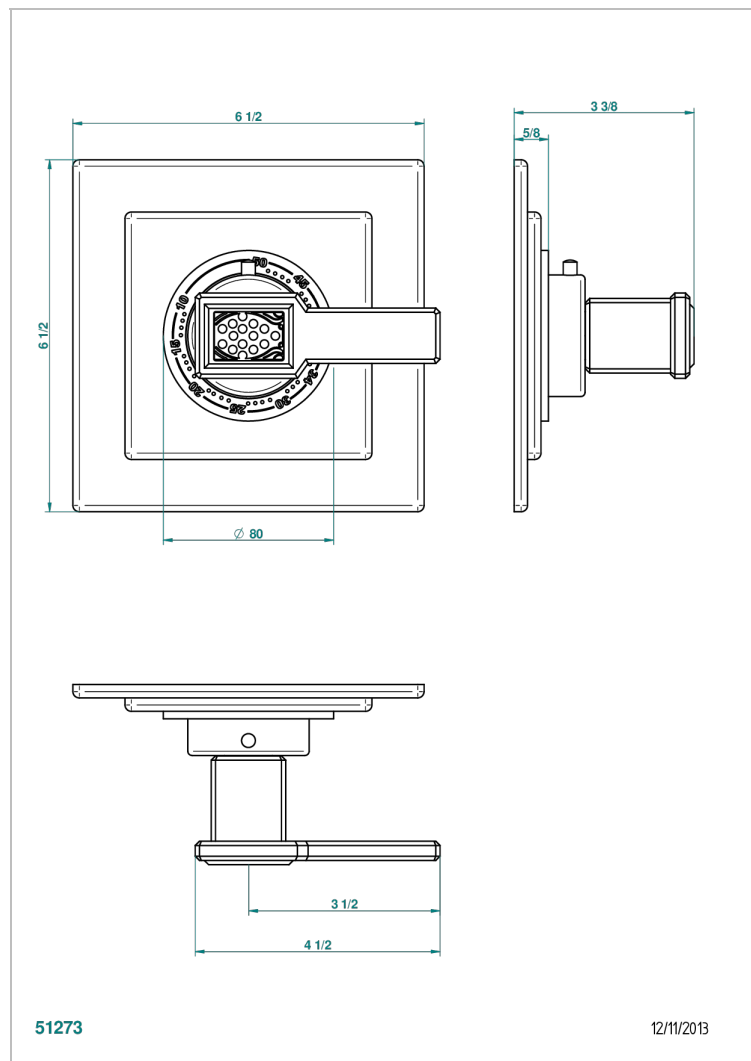

METROPOLIS BLACK CRYSTAL WITH LEVER

A2M-15EN16EC

Trim for Eurotherm thermostat n° 8105N, 8200N, 8300

CHARACTERISTIC

- Métropolis Black crystal with lever
- Trim for Eurotherm thermostat n° 8105N, 8200N, 8300

RELATED SKU'S

- Ref. G00-8105N 1/2" Eurotherm thermostat, 40 l/min with wax cartridge
- Ref. G00-8200N 3/4" Eurotherm thermostat, 80 l/min

AVAILABLE FINITIONS

Antique nickel - H28
Black ceram - D30
Blush PVD - H62
Brass color PVD - H49
Brown bronze color PVD - F33
Gold color PVD - H52