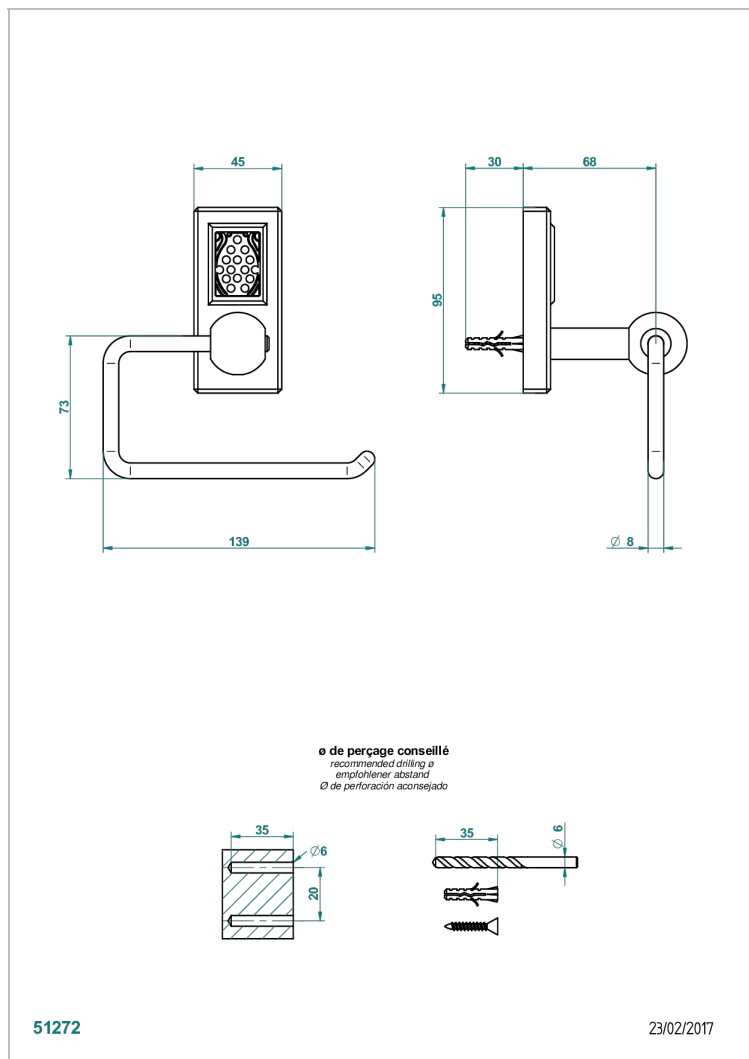

# METROPOLIS BLACK CRYSTAL WITH LEVER HANDLES

A2M-538A

Toilet paper holder, single mount without cover

## CHARACTERISTIC

- Métropolis Black crystal with lever handles
- Toilet paper holder, single mount without cover