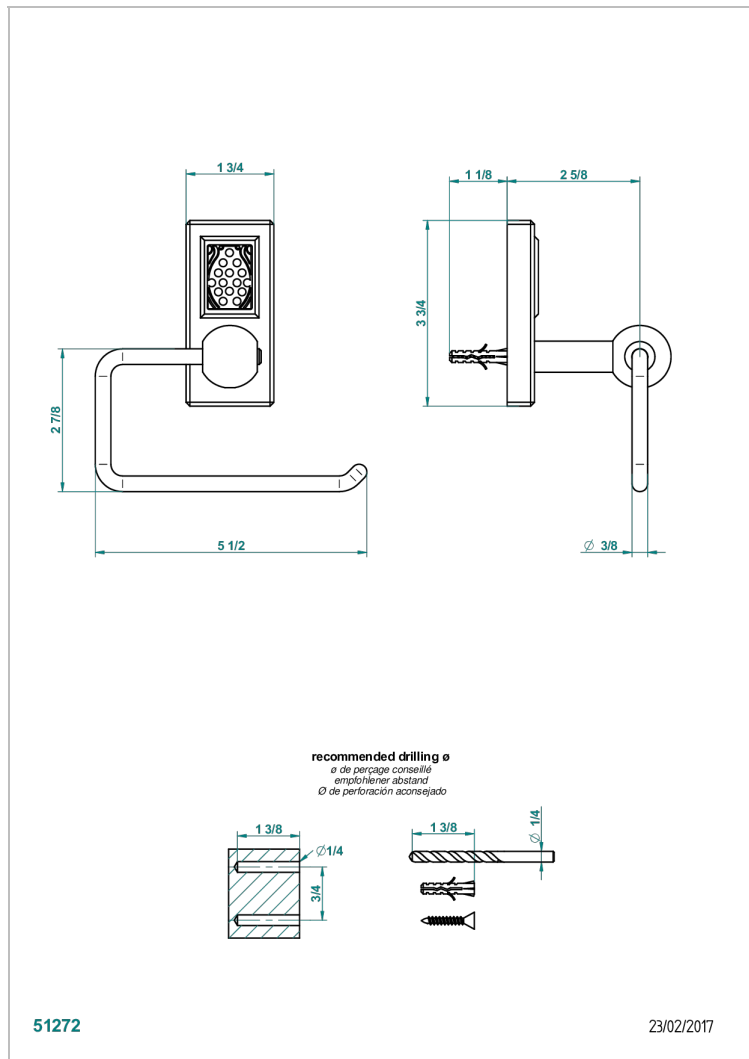

METROPOLIS BLACK CRYSTAL WITH LEVER HANDLES

A2M-538A

Toilet paper holder, single mount without cover

CHARACTERISTIC

- Métropolis Black crystal with lever handles
- Toilet paper holder, single mount without cover