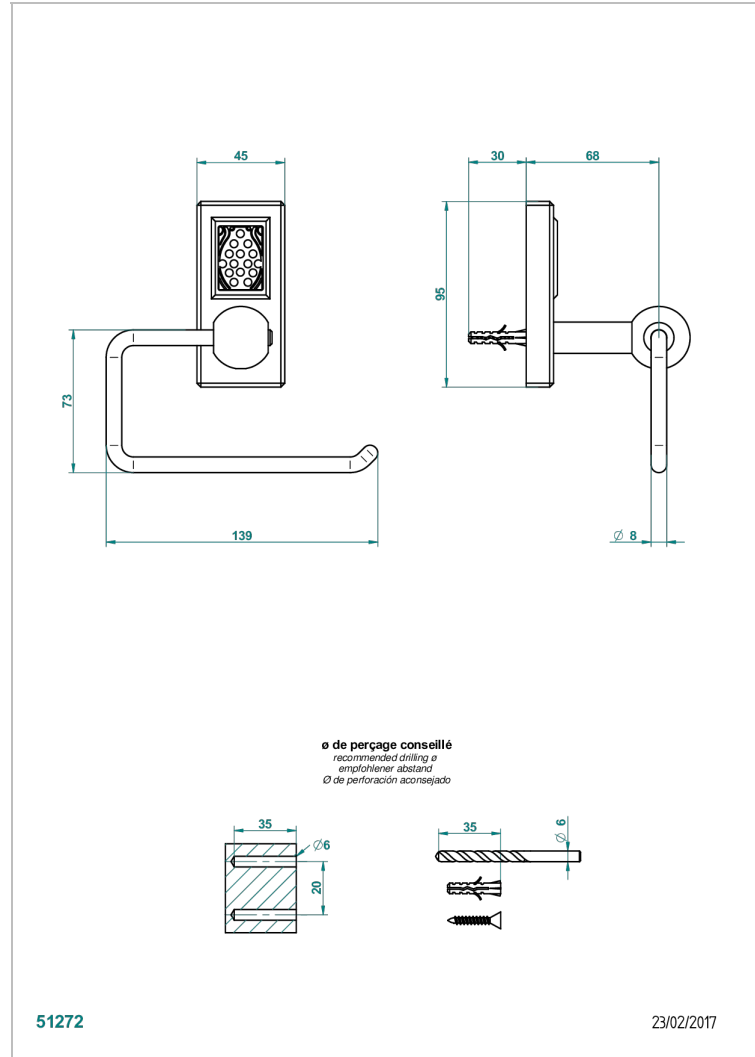

METROPOLIS BLACK CRYSTAL

A2L-538A

Toilet paper holder, single mount without cover

THG[®]
PARIS

CHARACTERISTIC

- Métropolis Black crystal
- Toilet paper holder, single mount without cover

AVAILABLE FINITIONS