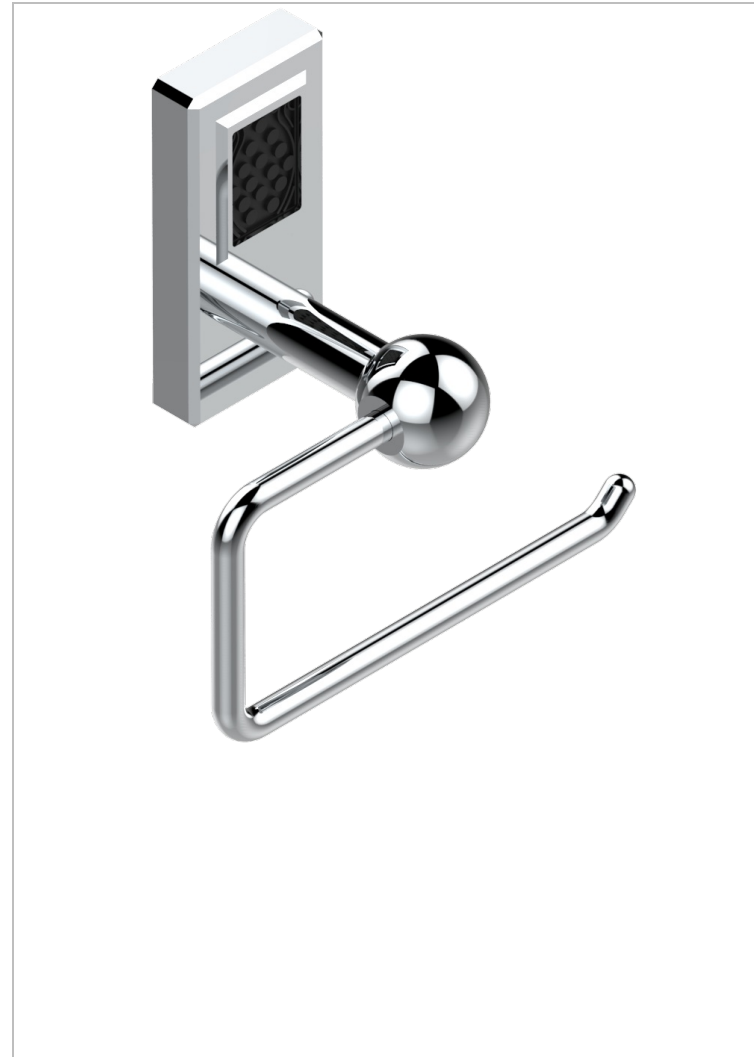

METROPOLIS BLACK CRYSTAL

A2L-538A

Toilet paper holder, single mount without cover

THG[®]
PARIS

CHARACTERISTIC

- Métropolis Black crystal
- Toilet paper holder, single mount without cover

AVAILABLE FINITIONS

Black ceram - D30
Blush PVD - H62
Brass color PVD - H49
Brown bronze color PVD - F33
Chrome polished - A02
Chrome polished / gold polished - G02

Gold color PVD - H52
Gold mat - F07
Gold polished - F01
Graphite PVD - H64
Matt Umber PVD - H67
Matt blush PVD - H60

Matt brass color PVD - H50
Matt brown bronze color PVD - F34
Matt chrome (American satin) - C02
Matt gold color PVD - H53
Matt graphite PVD - H65
Matt nickel (American satin) - C01

Matt nickel color PVD - H56
Nickel antique / Sovereign - H28
Nickel color PVD - H55
Nickel polished - B01
Soft gold - F30
Soft matt gold - F31