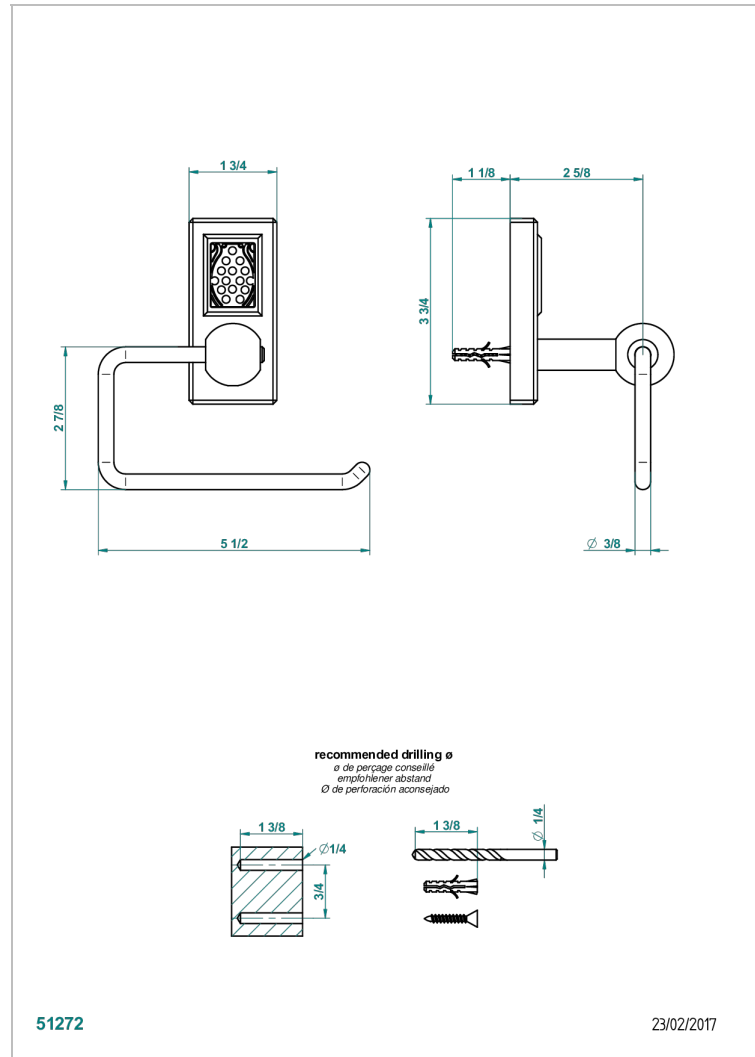

METROPOLIS BLACK CRYSTAL

A2L-538A

Toilet paper holder, single mount without cover

CHARACTERISTIC

- Métropolis Black crystal
- Toilet paper holder, single mount without cover

AVAILABLE FINITIONS

Black ceram - D30
Blush PVD - H62
Brass color PVD - H49
Brown bronze color PVD - F33
Chrome polished - A02
Chrome polished / gold polished - G02